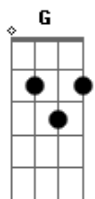

© ukulele-chords.com

© ukulele-chords.com