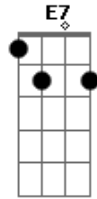

© ukulele-chords.com