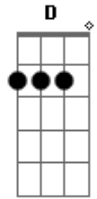

Frank Sinatra - A Good Man Is Hard To Find

Tom: G

E7 Cdim **E7**
A good man is hard to find,
Bm7- **A7** Cdim **A7**
You always get the other kind.
A7 **D** **Am7** **D** **Am7** **D7**
Just when you think he is your pal,
G **Am7** **D** **Am7** **G** Edim **D7**
You look for him and find him fooling 'round some other gal
E7 Cdim **E7**

Then you rave, you even crave,
Bm7- **A7** Cdim **A7**
To see him laying in his grave.
D7 **G** **D** **Am7** **G** Cdim **E7**
So if your man is nice, take my ad - vice --
G **Am7** **G** **B7**
Hug him in the morning, kiss him every night,
E7 Bm7- Cdim **E7**
Give him plenty loving, treat him right
A **A** **Am7** Cdim **D** **Am7** **D7** Edim **G**
Cause a good man now - a - days is hard to find.

Acordes

© ukulele-chords.com

© ukulele-chords.com

© ukulele-chords.com

© ukulele-chords.com

© ukulele-chords.com

© ukulele-chords.com

© ukulele-chords.com

© ukulele-chords.com