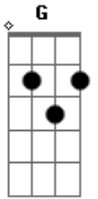

© ukulele-chords.com