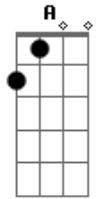

Frank Sinatra - A Good Man Is Hard To Find

Tom: G

E7 Cdim **E7**
A good man is hard to find,
Bm7- **A7** Cdim **A7**
You always get the other kind.
A7 **D** **Am7** **D** **Am7** **D7**
Just when you think he is your pal,
G **Am7** **D** **Am7** **G** Edim **D7**
You look for him and find him fooling 'round some other gal
E7 Cdim **E7**

Then you rave, you even crave,
Bm7- **A7** Cdim **A7**
To see him laying in his grave.
D7 **G** **D** **Am7** **G** Cdim **E7**
So if your man is nice, take my ad - vice --
G **Am7** **G** **B7**
Hug him in the morning, kiss him every night,
E7 Bm7- Cdim **E7**
Give him plenty loving, treat him right
A **A** **Am7** Cdim **D** **Am7** **D7** Edim **G**
Cause a good man now - a - days is hard to find.

Acordes

© ukulele-chords.com