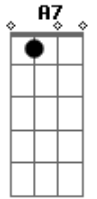

© ukulele-chords.com