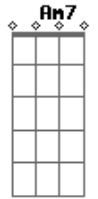

© ukulele-chords.com