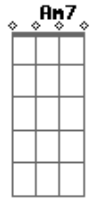

© ukulele-chords.com

© ukulele-chords.com