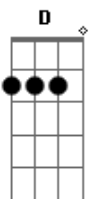

© ukulele-chords.com