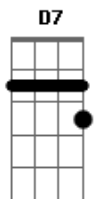

© ukulele-chords.com