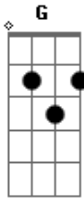

Frank Sinatra - A Good Man Is Hard To Find

Tom: G

E7 Cdim **E7**
A good man is hard to find,
Bm7- **A7** Cdim **A7**
You always get the other kind.
A7 **D** **Am7** **D** **Am7** **D7**
Just when you think he is your pal,
G **Am7** **D** **Am7** **G** **Edim** **D7**
You look for him and find him fooling 'round some other gal
E7 Cdim **E7**

Then you rave, you even crave,
Bm7- **A7** Cdim **A7**
To see him laying in his grave.
D7 **G** **D** **Am7** **G** Cdim **E7**
So if your man is nice, take my ad - vice --
G **Am7** **G** **B7**
Hug him in the morning, kiss him every night,
E7 Bm7- Cdim **E7**
Give him plenty loving, treat him right
A **A** **Am7** Cdim **D** **Am7** **D7** **Edim** **G**
Cause a good man now - a - days is hard to find.

Acordes

© ukulele-chords.com

© ukulele-chords.com

© ukulele-chords.com

© ukulele-chords.com

© ukulele-chords.com

© ukulele-chords.com

© ukulele-chords.com

© ukulele-chords.com