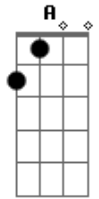

Frank Sinatra - A Good Man Is Hard To Find

Tom: G

E7 Cdim **E7**
A good man is hard to find,
Bm7- **A7** Cdim **A7**
You always get the other kind.
A7 **D** **Am7** **D** **Am7** **D7**
Just when you think he is your pal,
G **Am7** **D** **Am7** **G** **Edim** **D7**
You look for him and find him fooling 'round some other gal
E7 Cdim **E7**

Then you rave, you even crave,
Bm7- **A7** Cdim **A7**
To see him laying in his grave.
D7 **G** **D** **Am7** **G** Cdim **E7**
So if your man is nice, take my ad - vice --
G **Am7** **G** **B7**
Hug him in the morning, kiss him every night,
E7 Bm7- Cdim **E7**
Give him plenty loving, treat him right
A **A** **Am7** Cdim **D** **Am7** **D7** **Edim** **G**
Cause a good man now - a - days is hard to find.

Acordes

© ukulele-chords.com