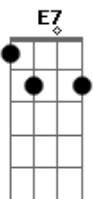

© ukulele-chords.com