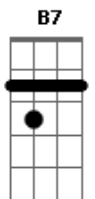

© ukulele-chords.com