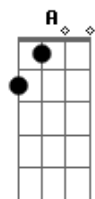

Frank Sinatra - A Good Man Is Hard To Find

Tom: G

E7 Cdim E7
A good man is hard to find,
Bm7- A7 Cdim A7
You always get the other kind.
A7 D Am7 D Am7 D7
Just when you think he is your pal,
G Am7 D Am7 G Edim D7
You look for him and find him fooling 'round some other gal
E7 Cdim E7

Then you rave, you even crave,
Bm7- A7 Cdim A7
To see him laying in his grave.
D7 G D Am7 G Cdim E7
So if your man is nice, take my ad - vice --
G Am7 G B7
Hug him in the morning, kiss him every night,
E7 Bm7- Cdim E7
Give him plenty loving, treat him right
A A Am7 Cdim D Am7 D7 Edim G
Cause a good man now - a - days is hard to find.

Acordes