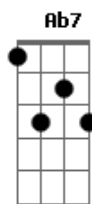

© ukulele-chords.com