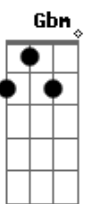

Frank Sinatra - A Garden In The Rain

Tom: A

A Cdim E7 A Bm7- A7
'Twas just a garden in the rain
D Cdim C#m7- Gb7
Close to a little leafy lane,
D Bm7- E7 A Gbm Bm7- E7 A Gbm D Cdim E7
A touch of color 'neath skies of gray.
A Cdim E7 A Bm7- A7
The rain - drops kissed the flower beds;
D Cdim C#m7- Gb7
The blossoms raised their thirsty heads.
D Bm7- E7 Bm7- Cdim A
A perfumed "Thank you" they seemed to say.
Bridge:
Abm7 Dbm Abm7 Cdim (IV) Abm7 Dbm
Surely here was charm beyond com - pare to view;

Abm7 Bm7- A Abm7 Dbm Ab7 E7
Maybe it was just that I was there with you.
A Cdim E7 A Bm7- A7
'Twas just a garden in the rain,
D Cdim C#m7- Gb7
But then the sun came out again
D Bm7- E7 Bm7- Cdim A
And sent us happily on our way.
(instrumental)
A Cdim E7 A Bm7- A7
'Twas just a garden in the rain,
D Cdim C#m7- Gb7
But then the sun came out again
D Bm7- E7 Bm7- Cdim A
And sent us happily on our way.

Acordes

© ukulele-chords.com

© ukulele-chords.com

© ukulele-chords.com

© ukulele-chords.com

© ukulele-chords.com

© ukulele-chords.com

© ukulele-chords.com

ukulele-chords.com

© ukulele-chords.com