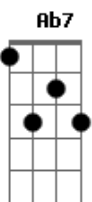

ukulele-chords.com