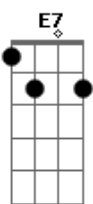

© ukulele-chords.com

© ukulele-chords.com