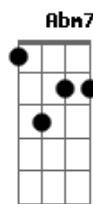

© ukulele-chords.com