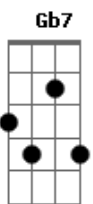

© ukulele-chords.com