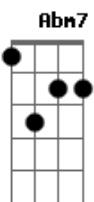

© ukulele-chords.com