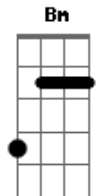

A
Keep you cool when it's still alive
Won't let you down when it's all ruin

[Refrão]

C Bm A
Just the same way you showed me, showed me

C Bm
You showed me love

A
Glory from above

C Bm
Regard my dear

A
It's all downhill from here

[Segunda Parte]

C
In the wake of a hurricane
Bm
Dark skin of a summer shade
A
Nose dive in the flood lines

Tall tower of milk crates

Acordes

© ukulele-chords.com

© ukulele-chords.com

© ukulele-chords.com

C Bm
It's the same way you showed me

A
Cannon ball off the porch side

Older kids trying off the roof
C Bm
Just the same way you showed me (you showed)
A
If you could die and come back to life

Up for air from the swimming pool
C
You kneel down to the dry land
Bm
Kiss the Earth that birthed you
A
Gave you tools just to stay alive
And make it out when the sun is ruined