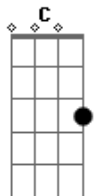

A
Keep you cool when it's still alive
Won't let you down when it's all ruin

[Refrão]

C Bm A
Just the same way you showed me, showed me

C Bm
You showed me love

A
Glory from above

C Bm
Regard my dear

A
It's all downhill from here

[Segunda Parte]

C
In the wake of a hurricane
Bm
Dark skin of a summer shade
A
Nose dive in the flood lines

Tall tower of milk crates

Acordes

© ukulele-chords.com

© ukulele-chords.com

© ukulele-chords.com

C Bm
It's the same way you showed me

A
Cannon ball off the porch side

Older kids trying off the roof
C Bm
Just the same way you showed me (you showed)
A
If you could die and come back to life

Up for air from the swimming pool
C
You kneel down to the dry land
Bm
Kiss the Earth that birthed you
A
Gave you tools just to stay alive
And make it out when the sun is ruined