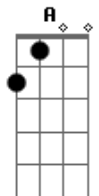

Frank Ocean - Pink + White

tom:

A

Intro: C Bm A

[Primeira Parte]

C
That's the way everyday goes
Bm
Every time we have no control
A
If the sky is pink and white

If the ground is black and yellow
C Bm
It's the same way you showed me

A
Nod my head, don't close my eyes

Half way on a slow move
C Bm
It's the same way you showed me

A
If you could fly then you'd feel south

Up north's getting cold soon

C
The way it is, we're on land

Bm
Still I'm someone to hold true

A
Keep you cool when it's still alive
Won't let you down when it's all ruin

[Refrão]

C Bm A
Just the same way you showed me, showed me

C Bm
You showed me love

A
Glory from above

C Bm
Regard my dear

A
It's all downhill from here

[Segunda Parte]

C
In the wake of a hurricane
Bm
Dark skin of a summer shade
A
Nose dive in the flood lines

Tall tower of milk crates

Acordes

© ukulele-chords.com