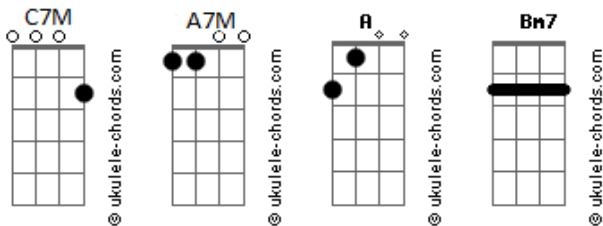

Frank Ocean - Pink + White

tom:

Intro: C7M A Bm7 A

[Primeira Parte]

C7M
That's the way everyday goes
Bm7
Every time we have no control
A
If the sky is pink and white

If the ground is black and yellow
C7M Bm7
It's the same way you showed me

A
Keep you cool when it's still alive
Won't let you down when it's all ruin

[Refrão]

C7M Bm7 A
Just the same way you showed me, showed me
C7M Bm7
You showed me love

A
Glory from above
C7M Bm7

Regard my dear

A
It's all downhill from here

[Segunda Parte]

C7M
In the wake of a hurricane
Bm7
Dark skin of a summer shade
A7M
Nose dive in the flood lines

Tall tower of milk crates

Acordes

C7M Bm7
It's the same way you showed me