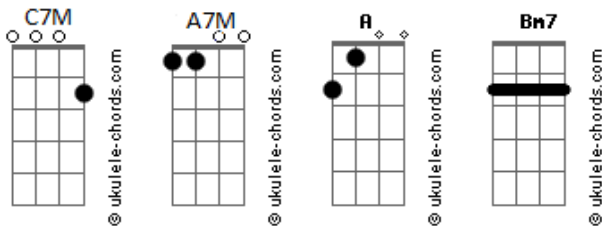

Bm7  
Still I'm someone to hold true

A  
Keep you cool when it's still alive  
Won't let you down when it's all ruin

[Refrão]

C7M Bm7 A  
Just the same way you showed me, showed me  
C7M Bm7  
You showed me love

A  
Glory from above  
C7M Bm7  
Regard my dear

A  
It's all downhill from here

[Segunda Parte]

C7M  
In the wake of a hurricane  
Bm7  
Dark skin of a summer shade  
A7M  
Nose dive in the flood lines

Tall tower of milk crates

## Acordes

C7M Bm7  
It's the same way you showed me

A7M  
Cannon ball off the porch side

Older kids trying off the roof  
C7M Bm7  
Just the same way you showed me (you showed)  
A7M  
If you could die and come back to life