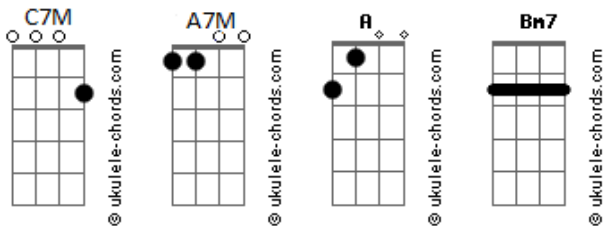

Frank Ocean - Pink + White

tom:

Intro: C7M A Bm7 A

[Primeira Parte]

C7M
That's the way everyday goes
Bm7
Every time we have no control
A
If the sky is pink and white

If the ground is black and yellow
C7M Bm7
It's the same way you showed me

A
Keep you cool when it's still alive
Won't let you down when it's all ruin

[Refrão]

C7M Bm7 A
Just the same way you showed me, showed me
C7M Bm7
You showed me love

A
Glory from above
C7M Bm7
Regard my dear

A
It's all downhill from here

[Segunda Parte]

C7M
In the wake of a hurricane
Bm7
Dark skin of a summer shade
A7M
Nose dive in the flood lines

Tall tower of milk crates

Acordes

C7M Bm7
It's the same way you showed me