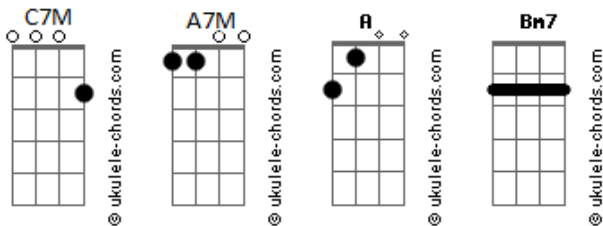

Frank Ocean - Pink + White

tom:

Intro: C7M A Bm7 A

[Primeira Parte]

C7M
That's the way everyday goes
Bm7
Every time we have no control
A
If the sky is pink and white

If the ground is black and yellow
C7M Bm7
It's the same way you showed me

Keep you cool when it's still alive
Won't let you down when it's all ruin

[Refrão]

C7M Bm7 A
Just the same way you showed me, showed me
C7M Bm7
You showed me love

A
Glory from above
C7M Bm7

Regard my dear
A

It's all downhill from here

[Segunda Parte]

C7M
In the wake of a hurricane
Bm7
Dark skin of a summer shade
A7M
Nose dive in the flood lines

Tall tower of milk crates

Acordes

C7M Bm7
It's the same way you showed me