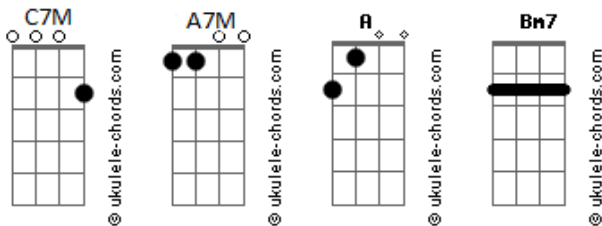

Bm7  
Still I'm someone to hold true  
A

Keep you cool when it's still alive  
Won't let you down when it's all ruin

[Refrão]

C7M Bm7 A  
Just the same way you showed me, showed me  
C7M Bm7  
You showed me love

A  
Glory from above  
C7M Bm7

Regard my dear  
A

It's all downhill from here

[Segunda Parte]

C7M  
In the wake of a hurricane  
Bm7  
Dark skin of a summer shade  
A7M  
Nose dive in the flood lines

Tall tower of milk crates

## Acordes

C7M Bm7  
It's the same way you showed me

A7M  
Cannon ball off the porch side

Older kids trying off the roof  
C7M Bm7  
Just the same way you showed me (you showed)  
A7M  
If you could die and come back to life