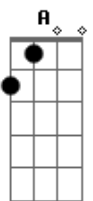

A
If you could fly then you'd feel south
A
Up north's getting cold soon
C
The way it is, we're on land
Bm
So I'm someone to hold true
A
Keep you cool in this good life
A
Won't let you down when it's all ruined

[Refrão]

C Bm A
Just the same way you showed me, showed me
C Bm
You showed me love
A
Glory from above
C Bm
Good Glory, dear
A
It's all downhill from here

[Verse 2]

C
In the wake of a hurricane
Bm
Dark skin of a summer shade
A
Nose dive in the flood lines
A
Tall tower, milk crate

C
It's the same way you showed me
Bm
A
Cannon ball off the porch side
A
Older kids trying off the roof
C
Just the same way you showed me (you showed)
A
If you could die and come back to life
A
Up for air from the swimming pool
C
You kneel down to the dry land
Bm
Kiss the Earth that birthed you
A
Gave you tools just to stay alive
A
And make it up when the sun is ruined

[Refrão]

C Bm A
That's the same way you showed me, showed me
C Bm
You showed me love
A
Glory from above
C Bm
Where God could fear
A
It's all downhill from here

[Outro]

C Bm
What a life
Bm A
Remember how it was
A C
Climb trees, Michael Jackson, all in this year
C Bm A
Say what up to Magic, just shoot
A
Say what up to Penny
A C Bm
Say what up to life one more time
Bm A
And I know what you might want to know
A
Run from me and your team
A C
Still ain't grabbin six (take it easy)
C Bm
Give me somethin' sweet
Bm A
Bitch I might bite, ain't no tellin'
A
This is life, life immortality

Acordes

© ukulele-chords.com