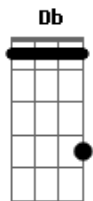

Francois Klark - Always

tom:

Intro: Bbm B Gb Ebm Db
 Bbm B Db
 Bbm B Ebm Db
 Bbm B Db

[Primeira Parte]

Bbm B I?ve been playing hide and go seek
 Ebm Db
 Bbm B With a heart that longs to be
 Ebm Db
 Bbm B In the arms of another lover
 Bbm B
 Ebm Db And I?ve been running from my shadow
 Ebm Db
 Ebm B Like a wayward arrow
 Ebm Db
 As I try to find a way to you - ?cause you are

?Cause you are

[Refrão]

Bbm B Db
 Always in my mind
 Bbm Ebm
 Always in my heart
 B Db
 Always the one that waits for me in my dreams, you are
 Ebm B Db
 Always the one I long for
 Bbm Ebm B Db
 Always the one I feel by my side even though you?re gone
 Bbm B Ebm Db
 ?Cause you are my always

Bbm B Ebm Db
 Yes you are my always
 Bbm B Ebm Db
 Yes you are my always

[Final] Bbm B Db

Acordes

© ukulele-chords.com

© ukulele-chords.com

© ukulele-chords.com

© ukulele-chords.com

© ukulele-chords.com