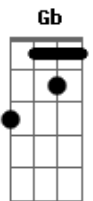

Bbm B I?m the tide, you?re my moon
Ebm Db
You always pull me back to you
Bbm B Ebm Db
And I?ll lay my arms gently over your shoulders
Bbm B Ebm Db
And when morning breaks and your reflection fades
Bbm B Ebm Db
How I long to hide with you among the fading stars - ?cause
you are

[Refrão]

Bbm B Db
Always in my mind
Bbm Ebm
Always in my heart
B Db Ebm

Always the one that waits for me in my dreams, you are
B Db
Always the one I long for
Bbm Ebm B Db
Always the one I feel by my side even though you?re gone

?Cause you are

Bbm B Db
Always in my mind
Bbm Ebm
Always in my heart
B Db Ebm
Always the one that waits for me in my dreams, you are
B Db
Always the one I long for
Bbm Ebm B Db
Always the one I feel by my side even though you?re gone
?Cause you are

[Ponte]

Ebm B Gb Db
(You are)...Always the one that stays by my side
Ebm B Gb Db
Whenever I feel I must hide
Ebm B Gb Db
You are always the one that makes my heart race
Ebm B Gb Db
Faster than the speed of light
Ebm B Gb Db
(You are)...Always the one that stays by my side
Ebm B Gb Db
Whenever I feel I must hide
Ebm B Gb Db
You are always the one that makes my heart race
Ebm B Gb Db
Faster than the speed of light

?Cause you are

[Refrão]

Bbm B Db
Always in my mind
Bbm Ebm
Always in my heart
B Db
Always the one that waits for me in my dreams, you are
Ebm B Db
Always the one I long for
Bbm Ebm B Db
Always the one I feel by my side even though you?re gone
Bbm B Ebm Db
?Cause you are my always

Bbm B Ebm Db
Yes you are my always
Bbm B Ebm Db
Yes you are my always

[Final] Bbm B Db

Acordes

© ukulele-chords.com