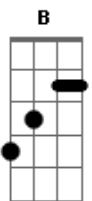

Francois Klark - Always

tom:

Intro: Bbm B Gb Ebm Db
 Bbm B Db
 Bbm B Ebm Db
 Bbm B Db

[Primeira Parte]

Bbm B I?ve been playing hide and go seek
 Ebm Db
 Bbm B With a heart that longs to be
 Ebm Db
 Bbm B In the arms of another lover
 Bbm B
 Ebm Db And I?ve been running from my shadow
 Ebm Db
 Ebm B Like a wayward arrow
 Ebm Db
 As I try to find a way to you - ?cause you are

?Cause you are

[Refrão]

Bbm B Db
 Always in my mind
 Bbm Ebm
 Always in my heart
 B Db
 Always the one that waits for me in my dreams, you are
 Ebm B Db
 Always the one I long for
 Bbm Ebm B Db
 Always the one I feel by my side even though you?re gone
 Bbm B Ebm Db
 ?Cause you are my always

Bbm B Ebm Db
 Yes you are my always
 Bbm B Ebm Db
 Yes you are my always

[Final] Bbm B Db

Acordes

© ukulele-chords.com

© ukulele-chords.com

© ukulele-chords.com

© ukulele-chords.com

© ukulele-chords.com