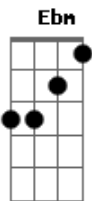

Francois Klark - Always

tom:

Intro: Bbm B Gb Ebm Db
 Bbm B Db
 Bbm B Ebm Db
 Bbm B Db

[Primeira Parte]

Bbm B I?ve been playing hide and go seek
 Ebm Db
 Bbm B With a heart that longs to be
 Ebm Db
 Bbm B In the arms of another lover
 Bbm B
 Ebm Db And I?ve been running from my shadow
 Ebm Db
 Ebm B Like a wayward arrow
 Ebm Db
 As I try to find a way to you - ?cause you are

?Cause you are

[Refrão]

Bbm B Db
 Always in my mind
 Bbm Ebm
 Always in my heart
 B Db
 Always the one that waits for me in my dreams, you are
 Ebm B Db
 Always the one I long for
 Bbm Ebm B Db
 Always the one I feel by my side even though you?re gone
 Bbm B Ebm Db
 ?Cause you are my always

Bbm B Ebm Db
 Yes you are my always
 Bbm B Ebm Db
 Yes you are my always

[Final] Bbm B Db

Acordes

© ukulele-chords.com

© ukulele-chords.com

© ukulele-chords.com

© ukulele-chords.com

© ukulele-chords.com