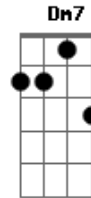

© ukulele-chords.com