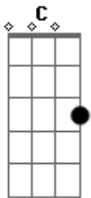

Francesca Battistelli - Blue Sky

Tom: C

Verso 1:

Am7 D7
When you're down and you're out
G7 C
And you don't think you have a friend
Am7 D7
When you're lost in the doubt
G7 C
And you can't see what's around the bend

Pré-Refrão:

Dm7 E7 Am7
Just hold on, don't turn around
G7 C7 F
Keep on walking, don't lose heart
Dm7 E7 Am7
'Cause I am here, I am here
D7 G
Wherever you are, wherever you are

Refrão:

Am7
When the rain is falling
D7
There's no silver lining
G7
And you just can't seem
C
To find the light
Am7
When you need a reason
D7
To help you keep believing
G7
Let my love be your blue

Am7 D7
Sky
G7 C
Your blue sky,
Am7 D7
your blue sky,
G7 C
your blue sky

Verso 2:

Don't you know that I know
Life can be so hard, it makes you wanna give up?
But don't you know over the horizon
The sunny day you're looking for
Is waiting right here in my love?

(Pré-Refrão)

(Refrão)

Ponte:

F
Come on, come on
C
Don't you be afraid
D7
Whatever comes tomorrow
D7 G C
My love is here to stay

F
Come on, come on
C
Don't you be afraid
D7
Whatever comes tomorrow
D7 G
My love

Acordes

© ukulele-chords.com