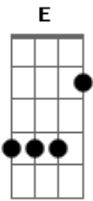

Framing Hanley - You

Tom: **A**
Intro: **A**

A
If you're still up for chasing dreams **E**
Gbm
I've got a bottle, two glasses and a backseat.
E
And a lot of things to resolve
E
If you've got the time at all
(**A E Gbm E**)

'Cause I don't wanna lose you

E
I was thinking about telling you
Gbm
I was in love
I was in love with you

A
No palace of words will make this better
If there's deceit in every letter
You came to me with hope for a future
And I came to you with a waiting line

D
For you
Gbm
'Cause I don't wanna lose you

E
I was thinking about telling you
Gbm
I was in love
D
I was in love with you (with you)
Gbm
With you
E
With you
Gbm
I'm in love with you

Acordes

© ukulele-chords.com