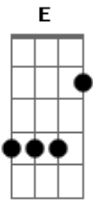

© ukulele-chords.com