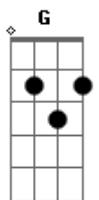

© ukulele-chords.com