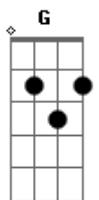

F.R. David - Words

tom:
 Am
 Words don't come easy to me,
 G Am Dm G
 how can I find a way to make you see I love you?
 C F G
 Words don't come easy.

Refr. 2:
 C Am Dm G
 Words don't come easy to me,
 G Gm A Dm G
 this is the only way for me to say I love you.
 C
 Words don't come easy.

Refr.
 C Am Dm G
 Words don't come easy to me,
 G Gm A Dm G
 how can I find a way to make you see I love you?
 C F G
 Words don't come easy.

Acordes

© ukulele-chords.com

© ukulele-chords.com

© ukulele-chords.com