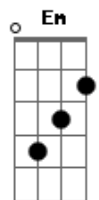

© ukulele-chords.com