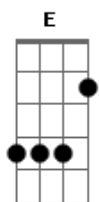

© ukulele-chords.com