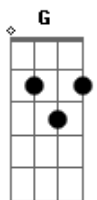

F.R. David - Words

tom:
 Am
 Words don't come easy to me,
 G Am C Dm G
 how can I find a way to make you see I love you?
 C F G
 Words don't come easy.

Refr. 2:
 C Am Dm G
 Words don't come easy to me,
 G Gm A Dm G
 this is the only way for me to say I love you.
 C
 Words don't come easy.

Refr.
 C Am Dm G
 Words don't come easy to me,
 G Gm A Dm G
 how can I find a way to make you see I love you?
 C F G
 Words don't come easy.

Acordes

© ukulele-chords.com

© ukulele-chords.com

© ukulele-chords.com