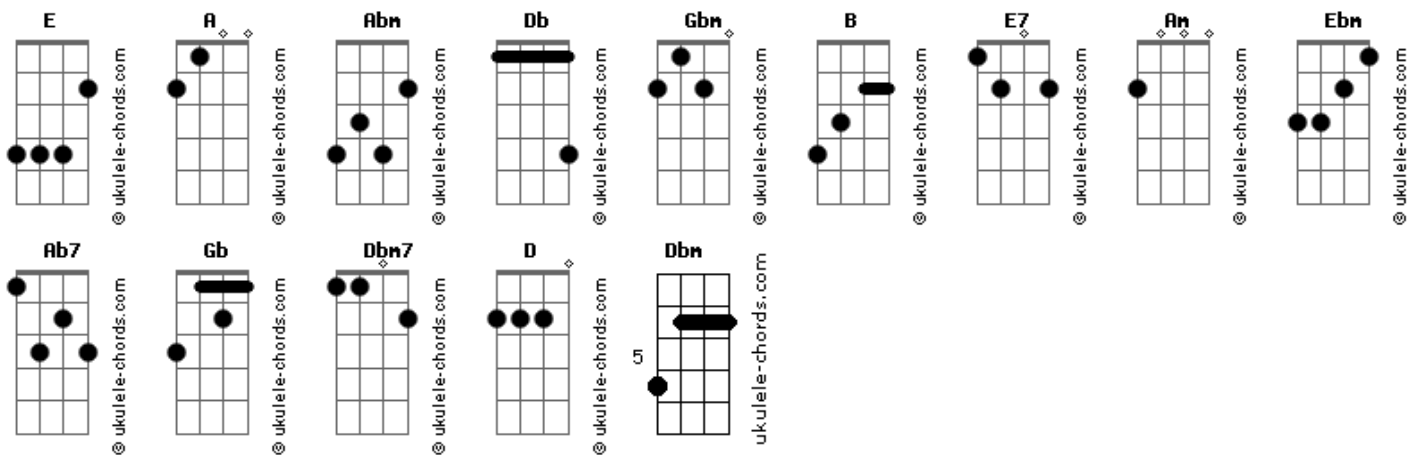

# Fourplay - I'll Still Loving You

tom:

Intro: **E A E A A Abm Db Gbm E B E B**

[Primeira Parte]

**E** **B**  
Another night another day  
**E** **E7**  
It's making me crazy 'cause I can't relate  
**A**  
And I'm wishing right now  
**E** **A**  
That I can just go back in time  
**E**  
I don't know where we're gonna end up  
I know that we're gonna need a little bit of luck  
**A**  
And there's only one thing  
**E**  
Giving me some peace of mind

[Refrão]

**A** **Am** **E E7**  
In the morning, I'll still be lovin' you  
**A** **Am** **E E7**  
In the morning, I'll still be lovin' you  
**A** **Am**  
In the morning, I'll still be lovin' you

[Segunda Parte]

## Acordes

[Terceira Parte]

**Ebm Ab7 A** **B** **Gb**  
Seems like a long long way to go  
**A**  
But we've gotta hang tough  
**E** **Dbm7**  
Wait a while give yourself a smile  
**Gb**  
And you'll realize that  
**B**  
At the end of the day  
**E**  
It's gonna work out