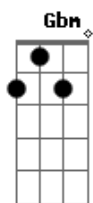

G G2
The numbness was getting closer

D G Gbm
The feverish days upon you

Ending: B G B

Acordes

© ukulele-chords.com

© ukulele-chords.com

© ukulele-chords.com

© ukulele-chords.com