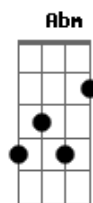

© ukulele-chords.com