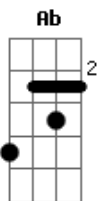

© ukulele-chords.com