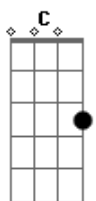

© ukulele-chords.com