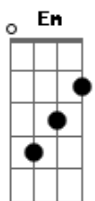

© ukulele-chords.com