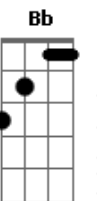

© ukulele-chords.com