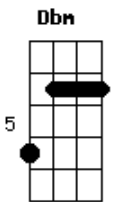

## Acordes

© ukulele-chords.com

© ukulele-chords.com

© ukulele-chords.com

ukulele-chords.com

© ukulele-chords.com

© ukulele-chords.com

Hoje vai ter chuva de nós dois  
**Bm** **Dbm** **Gbm**  
Pra aliviar a dor dessa cidade