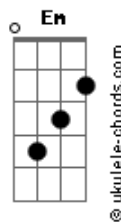

# FORTUNA (ARG) - Naufrage

tom:

Intro: Am D7 G

[Primeira Parte]

G Em  
I dive straight through  
Am D7  
The sea, the sounds  
Bm Am  
Distend, remain  
Bm Am  
Tunes that fade

[Segunda Parte]

G Em  
I dress up  
Am D7  
I comb my hair  
Bm Am  
I know why  
Bm Am  
I do what I do, don't I?

[Refrão]

G Bm Am D7  
The waves allay at night  
G Bm Am D7  
Beforehand I know  
G Bm Am D7  
That to dream first I need  
G Bm Am D7  
Cruel realities, indeed

( G Bm Am D7 )  
( G Bm Am D7 )

[Terceira Parte]

G Em  
**Acordes**

I find a stop  
Am D7  
A place to be  
Bm Am  
Alone, afar  
Bm Am  
From the one who breaks my heart

[Quarta Parte]

G Em  
I lean on a wall  
Am D7  
I wait, I wait  
Bm Am  
For you to drop by  
Bm Am  
Don't be rude, don't laugh  
Bm Am  
At me for having the nerve to dream

[Refrão]

G Bm Am D7  
Sugilite Island  
G Bm Am D7  
Is where I do time  
G Bm Am D7  
Save our souls, yours and mine  
G Bm Am D7  
Where is your boat? Boycott

[Final]

G Am Bm Am  
I name you in my sleep  
G Am Bm Am  
I worry because you don't appear, oh no  
Bm Am  
You don't appear  
Bm Am  
Appear