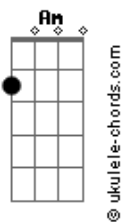

# FORTUNA (ARG) - Naufrage

tom:

Intro: Am D7 G

[Primeira Parte]

G Em  
I dive straight through  
Am D7  
The sea, the sounds  
Bm Am  
Distend, remain  
Bm Am  
Tunes that fade

[Segunda Parte]

G Em  
I dress up  
Am D7  
I comb my hair  
Bm Am  
I know why  
Bm Am  
I do what I do, don't I?

G Em  
**Acordes**

I find a stop  
Am D7  
A place to be  
Bm Am  
Alone, afar  
Bm Am  
From the one who breaks my heart

[Quarta Parte]

G Em  
I lean on a wall  
Am D7  
I wait, I wait  
Bm Am  
For you to drop by  
Bm Am  
Don't be rude, don't laugh  
Bm Am  
At me for having the nerve to dream