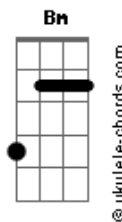

# FORTUNA (ARG) - Naufrage

tom:

Intro: Am D7 G

[Primeira Parte]

G Em  
I dive straight through  
Am D7  
The sea, the sounds  
Bm Am  
Distend, remain  
Bm Am  
Tunes that fade

[Segunda Parte]

G Em  
I dress up  
Am D7  
I comb my hair  
Bm Am  
I know why  
Bm Am  
I do what I do, don't I?

[Refrão]

G Bm Am D7  
The waves allay at night  
G Bm Am D7  
Beforehand I know  
G Bm Am D7  
That to dream first I need  
G Bm Am D7  
Cruel realities, indeed

( G Bm Am D7 )  
( G Bm Am D7 )

[Terceira Parte]

G Em  
**Acordes**

I find a stop  
Am D7  
A place to be  
Bm Am  
Alone, afar  
Bm Am  
From the one who breaks my heart

[Quarta Parte]

G Em  
I lean on a wall  
Am D7  
I wait, I wait  
Bm Am  
For you to drop by  
Bm Am  
Don't be rude, don't laugh  
Bm Am  
At me for having the nerve to dream