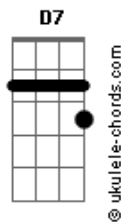

# FORTUNA (ARG) - Naufrage

tom:

Intro: Am D7 G

[Primeira Parte]

G Em  
I dive straight through  
Am D7  
The sea, the sounds  
Bm Am  
Distend, remain  
Bm Am  
Tunes that fade

[Segunda Parte]

G Em  
I dress up  
Am D7  
I comb my hair  
Bm Am  
I know why  
Bm Am  
I do what I do, don't I?

[Refrão]

G Bm Am D7  
The waves allay at night  
G Bm Am D7  
Beforehand I know  
G Bm Am D7  
That to dream first I need  
G Bm Am D7  
Cruel realities, indeed

( G Bm Am D7 )  
( G Bm Am D7 )

[Terceira Parte]

G Em  
**Acordes**

I find a stop  
Am D7  
A place to be  
Bm Am  
Alone, afar  
Bm Am  
From the one who breaks my heart

[Quarta Parte]

G Em  
I lean on a wall  
Am D7  
I wait, I wait  
Bm Am  
For you to drop by  
Bm Am  
Don't be rude, don't laugh  
Bm Am  
At me for having the nerve to dream