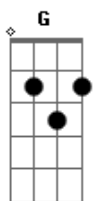

Forró de KA - I Love You So

tom:

Intro: **Bm** **D7** **G** **Db** **Gb7**
Bm **D7** **G** **Db** **Gb7**

[Primeira Parte]

Bm **D7**
 Pôr do sol, pode entrar
G **Db Gb7**
 Com a chuva de verão que enche a beira-mar
Bm **D7** **G**
 De você divina, pedaço do meu eu
Db Gb7
 Chamego aqui de Ka

[Refrão]

Bm
 I love you so so so much
D7
 And I want your dance, your touch
G
 Your smell on me, just to be free
Db Gb7
 As long as this song goes on

Bm
 I love you so so so much
D7
 And I want your dance, your touch
G
 Your smell on me, just to be free
Db Gb7
 As long as this song goes on

[Segunda Parte]

Acordes

© ukulele-chords.com

© ukulele-chords.com

© ukulele-chords.com

© ukulele-chords.com

© ukulele-chords.com

Bm **D7**
 Sun goes down, come this way
G **Db Gb7**
 And let me sing a song to feel the summer rain
Bm **D7**
 You and I, free to fly
G **Db Gb7**
 Is everything I need (I need) to feel my spirit's high