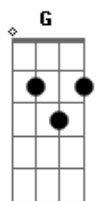

Forró de KA - I Love You So

tom:

Intro: **Bm** **D7** **G** **Db** **Gb7**
Bm **D7** **G** **Db** **Gb7**

[Primeira Parte]

Bm **D7**
 Pôr do sol, pode entrar
G **Db Gb7**
 Com a chuva de verão que enche a beira-mar
Bm **D7** **G**
 De você divina, pedaço do meu eu
Db Gb7
 Chamego aqui de Ka

[Refrão]

Bm
 I love you so so so much
D7
 And I want your dance, your touch
G
 Your smell on me, just to be free
Db Gb7
 As long as this song goes on

Bm
 I love you so so so much
D7
 And I want your dance, your touch
G
 Your smell on me, just to be free
Db Gb7
 As long as this song goes on

[Segunda Parte]

Acordes

© ukulele-chords.com

© ukulele-chords.com

© ukulele-chords.com

© ukulele-chords.com

© ukulele-chords.com

Bm **D7**
 Sun goes down, come this way
G **Db Gb7**
 And let me sing a song to feel the summer rain
Bm **D7**
 You and I, free to fly
G **Db Gb7**
 Is everything I need (I need) to feel my spirit's high