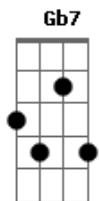

Forró de KA - I Love You So

tom:

Intro: **Bm** **D7** **G** **Db** **Gb7**
Bm **D7** **G** **Db** **Gb7**

[Primeira Parte]

Bm **D7**
 Pôr do sol, pode entrar
G **Db Gb7**
 Com a chuva de verão que enche a beira-mar
Bm **D7** **G**
 De você divina, pedaço do meu eu
Db Gb7
 Chamego aqui de Ka

[Refrão]

Bm
 I love you so so so much
D7
 And I want your dance, your touch
G
 Your smell on me, just to be free
Db Gb7
 As long as this song goes on

Bm
 I love you so so so much
D7
 And I want your dance, your touch
G
 Your smell on me, just to be free
Db Gb7
 As long as this song goes on

[Segunda Parte]

Acordes

© ukulele-chords.com

© ukulele-chords.com

© ukulele-chords.com

© ukulele-chords.com

© ukulele-chords.com

Bm **D7**
 Sun goes down, come this way
G **Db Gb7**
 And let me sing a song to feel the summer rain
Bm **D7**
 You and I, free to fly
G **Db Gb7**
 Is everything I need (I need) to feel my spirit's high