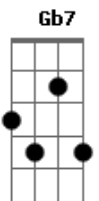

Forró de KA - I Love You So

tom:

Intro: **Bm** **D7** **G** **Db** **Gb7**
Bm **D7** **G** **Db** **Gb7**

[Primeira Parte]

Bm **D7**
 Pôr do sol, pode entrar
G **Db Gb7**
 Com a chuva de verão que enche a beira-mar
Bm **D7** **G**
 De você divina, pedaço do meu eu
Db Gb7
 Chamego aqui de Ka

[Refrão]

Bm
 I love you so so so much
D7
 And I want your dance, your touch
G
 Your smell on me, just to be free
Db Gb7
 As long as this song goes on

Bm
 I love you so so so much
D7
 And I want your dance, your touch
G
 Your smell on me, just to be free
Db Gb7
 As long as this song goes on

[Segunda Parte]

Acordes

© ukulele-chords.com

© ukulele-chords.com

© ukulele-chords.com

© ukulele-chords.com

© ukulele-chords.com

Bm **D7**
 Sun goes down, come this way
G **Db Gb7**
 And let me sing a song to feel the summer rain
Bm **D7**
 You and I, free to fly
G **Db Gb7**
 Is everything I need (I need) to feel my spirit's high