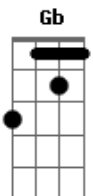

© ukulele-chords.com