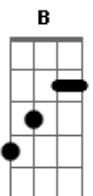

This is how I want to live (Oh-oh-oh)

Forever we'll be singing like, "Oh" (Oh-oh-oh)

[Segunda Parte]

Walk up out th? grave, yeah, I'm alive now

Told th? devil, "Boy, you outta time now" (Woah)

His spirit won't leave me, I'm on fire now

I know it won't ever die out, won't ever die out

(Oh-oh-oh)

[Pré-Refrão]

And now I see Your blessings, see Your blessings

Every day
Thankful that Your kingdom's on the way

Angels all around me, hear them sing like "Oh"

Angels all around me, hear them sing like "Oh"

(Gb)

[Refrão]

I'll never get used to this (Oh-oh-oh)

I'll never get used to this (Oh-oh-oh)

This is how I want to live (Oh-oh-oh)

Forever we'll be singing like, "Oh" (Oh-oh-oh)

I'll never get used to this

(Abm Gb E)

[Ponte]

(Hey, hey, hey, hey, hey) Mm, yeah

From the mornin' to the evenin'

I could sing Your praise all day

From the prison to the garden

You're the God who's breakin' chains

When I look back (When I look back) on my

Whole life (On my whole life)

There's a silver lining of grace

I can't wait to thank You, Jesus, oh

[Refrão]

I'll never get used to this (Oh-oh-oh)

I'll never get used to this (Oh-oh-oh)

This is how I want to live (Oh-oh-oh)

Forever we'll be singing like, "Oh" (Oh-oh-oh)

I'll never get used to this

[Final]

I'll never get used to this (I'll never get used

To this, oh-oh-oh)

This is how I wanna live (This is how I wanna

Live, oh-oh-oh)

Forever we'll be singing like, "Oh" (Hey, hey Oh-oh-oh)

I'll never get used to this

Acordes

© ukulele-chords.com