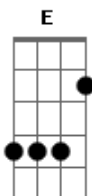

Forrest. - NEVER GET USED TO THIS (feat. JVKE)

tom:

B

Intro: Abm Gb E
(Oh-oh-oh) Mm, yeah, haha
Dbm B Gb
(Oh-oh-oh) Ayy

[Primeira Parte]

I was stuck inside that grave a long time (Long Time)

Didn't think I'd make it through those long nights
(Long nights)

But You never late, You always on time (On time)

Remember when You got me out that? (Oh-oh-oh)

You got me out that

[Pré-Refrão]

And now I see Your blessings, see Your blessings
Every day

Thankful that Your kingdom's on the way
Angels all around me, hear them sing like "Oh"

(Gb)

[Refrão]

I'll never get used to this (Oh-oh-oh)

I'll never get used to this (Oh-oh-oh)

This is how I want to live (Oh-oh-oh)

Forever we'll be singing like, "Oh" (Oh-oh-oh)

[Segunda Parte]

Walk up out th? grave, yeah, I'm alive now

Told th? devil, "Boy, you outta time now" (Woah)

His spirit won't leave me, I'm on fire now

I know it won't ever die out, won't ever die out

(Oh-oh-oh)

[Pré-Refrão]

And now I see Your blessings, see Your blessings

Every day
Thankful that Your kingdom's on the way

Angels all around me, hear them sing like "Oh"

Angels all around me, hear them sing like "Oh"

(Gb)

[Refrão]

I'll never get used to this (Oh-oh-oh)

I'll never get used to this (Oh-oh-oh)

This is how I want to live (Oh-oh-oh)

Forever we'll be singing like, "Oh" (Oh-oh-oh)

I'll never get used to this

(Abm Gb E)

[Ponte]

(Hey, hey, hey, hey, hey) Mm, yeah

From the mornin' to the evenin'

I could sing Your praise all day

From the prison to the garden

You're the God who's breakin' chains

When I look back (When I look back) on my

Whole life (On my whole life)

There's a silver lining of grace

I can't wait to thank You, Jesus, oh

[Refrão]

I'll never get used to this (Oh-oh-oh)

I'll never get used to this (Oh-oh-oh)

This is how I want to live (Oh-oh-oh)

Forever we'll be singing like, "Oh" (Oh-oh-oh)