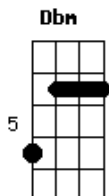

© ukulele-chords.com