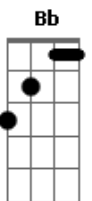

© ukulele-chords.com