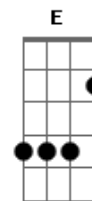

© ukulele-chords.com