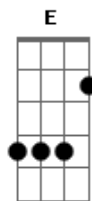

© ukulele-chords.com