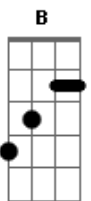

Db Ebm B Gb
Time had a way of making me see
Db Ebm B Gb
My lonely life has taken it's toll on me
Db Ebm B
Now I feel the emptiness
Db Ebm B Gb
And I don't want to live like this

B Db Ebm
Now I've heard stories, I've heard songs
Gb B Db Ebm
Telling me believe my heart don't wait too long
B Db Ebm
But words they don't ring true
Gb B Abm
Until there was you

E Gb Abm
Never will I lose this heart's desire
E Gb Abm
Ever will I feed our love's fire
Gb B E Gb
Only when I know that you'll be mine
B Abm Gb
Until the end of time

Ponte: B Gb (2X)

Db Ebm B Gb
How do I trust what I'm beginning to feel?
Db Ebm B Gb
How deep my soul, how much can I reveal?

Db Ebm B
I'm lost in love's mystery
Db Ebm B Gb
I'm caught between time and eternity

B Db Ebm
Now there's a door that opens wide
B Db Ebm
Slowly I will find my way and reach inside
B Db Ebm
But I couldn't make it through
Gb B Abm
Until there was you

E Gb Abm
Never will I lose this heart's desire
E Gb Abm
Ever will I feed our love's fire
Gb E Gb
Only when I know that you'll be mine
Abm Gb
And only when I see the light of Love shine
B Gb Abm
Until the end of time

Ponte: Db Abm (3X) B

E Gb Abm
Never will I lose this heart's desire
E Gb Abm
Ever will I feed our love's fire
Gb E Gb
Only when I know that you'll be mine
Abm E
And only when I see the light of Love shine

B Db Ebm
Now I've heard stories, I've heard songs
Gb B Db Ebm
Telling me believe my heart don't wait too long
B Db Ebm
But words they don't ring true
Gb B Abm
Until there was you

Acordes

© ukulele-chords.com