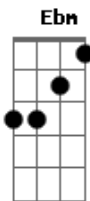

© ukulele-chords.com