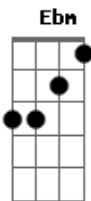

© ukulele-chords.com