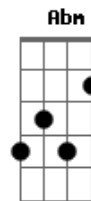

© ukulele-chords.com