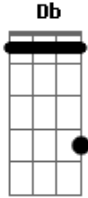

© ukulele-chords.com