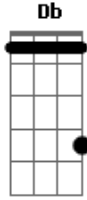

© ukulele-chords.com