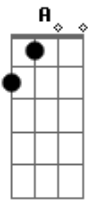

© ukulele-chords.com