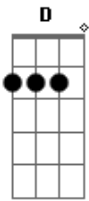

Foreigner - Double Vision

Tom: **D**

A
A Db B G A
Feeling down n' dirty, feeling kinda mean

A
G A

I've been from one to another extreme

A
A Db B G A
This time I had a good time, ain't got time to wait

A Db B A
A Db B G A
I wanna stick around till I can't see straight

Acordes