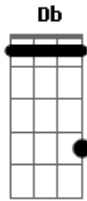

© ukulele-chords.com