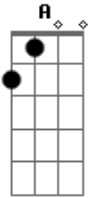

© ukulele-chords.com