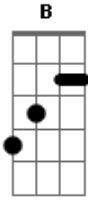

© ukulele-chords.com