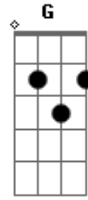

© ukulele-chords.com