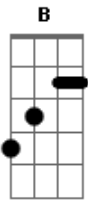

© ukulele-chords.com