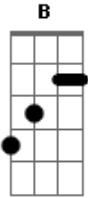

© ukulele-chords.com