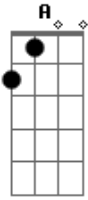

© ukulele-chords.com