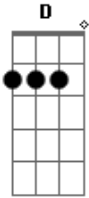

Foreigner - Double Vision

Tom: **D**

A
A Db B G A
Feeling down n' dirty, feeling kinda mean

A
G A

I've been from one to another extreme

A
A Db B G A
This time I had a good time, ain't got time to wait

A Db B A
A Db B G A
I wanna stick around till I can't see straight

Acordes