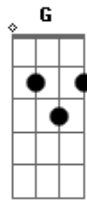

© ukulele-chords.com