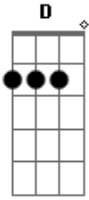

Foreigner - Double Vision

Tom: D

A
A Db B G A
Feeling down n' dirty, feeling kinda mean

A
G A

I've been from one to another extreme

A
A Db B G A
This time I had a good time, ain't got time to wait

A Db B A
A Db B G A
I wanna stick around till I can't see straight

Acordes