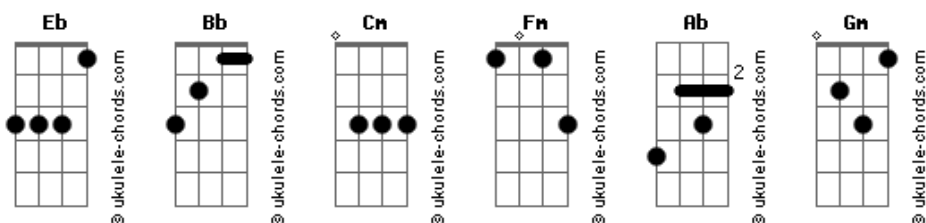

For King & Country - Joy

Tom: Eb
Intro: Bb Cm

Eb Fm
Lately, I've been reading, watching the nightly news
Bb Eb
Don't seem to find the rhythm, just wanna sing the blues
Bb Cm
Feels like a song that never stops
Bb Cm
Feels like it's never gonna

[Pré-Refrão]

Gotta get that fire, fire, back in my bones
Gm Cm
Before my heart, heart, turns into stone
Gm Ab
So somebody please pass the megaphone
Gm Cm
I'll shout it on the count of three
Bb
One, two, three

[Refrão]

Ab Bb Cm
Oh, hear my prayer tonight, I'm singing to the sky
Eb Fm Bb
Give me strength to raise my voice, let me testify
Ab Bb Cm
Oh, hear my prayer tonight, 'cause this is do or die
Bb Eb Bb
The time has come to make a choice

Ab Fm
And I choose joy
Bb Eb
Let it move you, let it move you, let it move you
Bb Cm
Yeah, I choose joy
Let it move you, let it move you, let it move you

Eb Fm
Yeah-eh, back when I was young, my eyes were full of life
Bb Eb
But now that I am older, I live at the speed of light
Bb Cm
Feels like the cycle never stops
Bb Cm
Feels like it's never gonna

[Pré-Refrão]

Gotta get that fire, fire, back in my bones
Gm Cm
Before my heart, heart, turns into stone
Gm Ab
So somebody please pass the megaphone
Gm Cm
I'll shout it on the count of three
Bb
One, two, three

Acordes

[Refrão]

Ab Bb Cm
Oh, hear my prayer tonight, I'm singing to the sky
Eb Fm Bb
Give me strength to raise my voice, let me testify
Ab Bb Cm
Oh, hear my prayer tonight, 'cause this is do or die
Bb Eb Bb
The time has come to make a choice

Eb Fm
And I choose joy
Bb Eb
Let it move you, let it move you, let it move you
Bb Cm
Yeah, I choose joy
Let it move you, let it move you, let it move you

Eb Fm
Though I walk through the valley of the shadow of night
Bb Eb
Oh, with You by my side, I'm stepping into the light
Bb Cm
I choose joy

Let it move you, let it move you, let it move you

[Ponte]

Ab
I need that joy, joy, joy, joy
Cm Bb
Down in my heart, down in my heart to stay
Ab
I need that joy, joy, joy, joy
Cm Bb
Down in my heart, down in my heart to stay

[Refrão]

Eb Fm
And I choose joy
Bb Eb
Let it move you, let it move you, let it move you
Bb Cm
Yeah, I choose joy
Let it move you, let it move you, let it move you

Eb Fm
Though I walk through the valley of the shadow of night
Bb Eb
Oh, with You by my side, I'm stepping into the light
Bb Cm
I choose joy

Let it move you, let it move you, let it move you

Ab
I need that joy, joy, joy, joy
Cm Bb
Down in my heart, down in my heart to stay
Ab
I need that joy, joy, joy, joy
Cm Bb
Down in my heart, down in my heart to stay