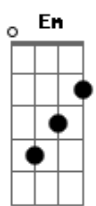

© ukulele-chords.com