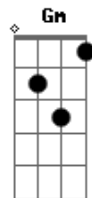

© ukulele-chords.com