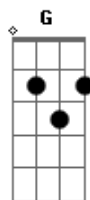

© ukulele-chords.com