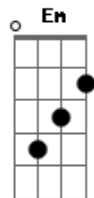

© ukulele-chords.com