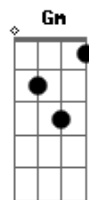

© ukulele-chords.com