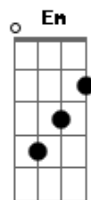

© ukulele-chords.com