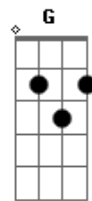

© ukulele-chords.com