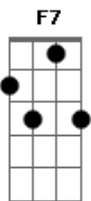

© ukulele-chords.com