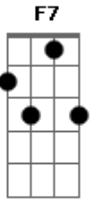

© ukulele-chords.com