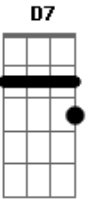

© ukulele-chords.com