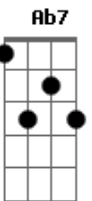

© ukulele-chords.com