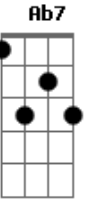

© ukulele-chords.com