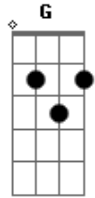

© ukulele-chords.com