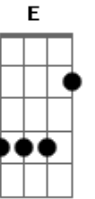

© ukulele-chords.com