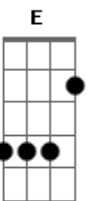

© ukulele-chords.com

© ukulele-chords.com