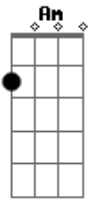

© ukulele-chords.com