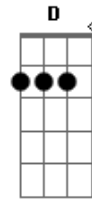

© ukulele-chords.com