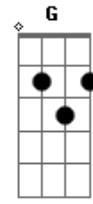

© ukulele-chords.com