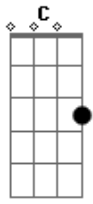

Foo Fighters - Oh, George

Tom: C

Em Am B7 F C
The train that I got onto up and left that town
Am Gb7 G
Threw it up as it went down
Am B7 F C Em
Strange enough it left me rude and turned around
Am Gb7 G
Watched as they all took their vows
F E F Am

Fools were drawing trying to save that day
F E D
I don't doubt that anyway
Am B7 F C Em
Phase it out until the older ones return
Am Gbm G
Have a seat and watch it burn
Am B7 F C Em
Trace around the corner this is what I've learned
Am Gbm G
Always waited for my turn
[Solo]

Acordes

© ukulele-chords.com