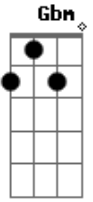

© ukulele-chords.com