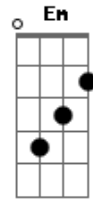

© ukulele-chords.com