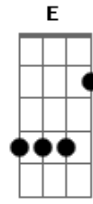

© ukulele-chords.com