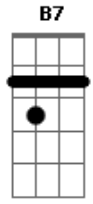

© ukulele-chords.com