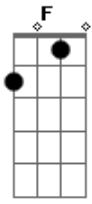

© ukulele-chords.com