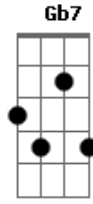

© ukulele-chords.com