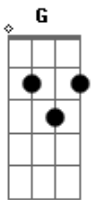

Foo Fighters - Next Year

Tom: G

Intro: (G D C)

G D C
I`m in the sky tonight
G D C
There I can keep by your side
G D C
Watching the wide world riot
A7
And hiding out
C D G
I`ll be coming home next year

G D C G D C

G D C
Into the sun we climb
G D
Climbing our wings
C
Will burn white
G D C
Everyone strapped in tight
A7
We`ll ride it out
C D G
I`ll be coming home next year
C G
Come on, get on, get on
C G
Take it till life runs out
C
No-one can find us now
A7
Living with our head
D
underground

G D C
Into the night we shine
G D C
Lighting the way we glide by
G D C
Catch me if I get too high
A7
When I come down
C D G
I`ll be coming home next year
G D C
I`m in the sky tonight

G D C
Into the night we shine
G D C
Lighting the way we glide by
G D C
Catch me if I get too high
A7
When I come down
C D G
I`ll be coming home next year
G D C
I`m in the sky tonight

G D C
There I can keep by your side
G D
Watching the whole
C
world wind
A7
Around and round
C D G
I`ll be coming home next year
C G
Come on, get on, get on
C G
Take it ill fall down
C
No one can find us now
A7
Living with our
D
heads underground

Refrão
G D C
I`ll be coming home next year
G D C
I`ll be coming home next year
G D C
Everything`s all right up here
A7
When I come down
C D G
I`ll be coming home next year

A7
Say goodbye
C
Say goodbye
A7
Say goodbye
C D
Say goodbye

Refrão
A7 C D
I`ll be coming home
G A7
next year
C D G
I`ll be coming home next year
C D G
I`ll be coming next year...

Acordes

© ukulele-chords.com