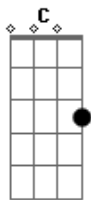

© ukulele-chords.com