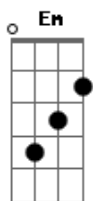

© ukulele-chords.com

© ukulele-chords.com