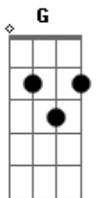

© ukulele-chords.com