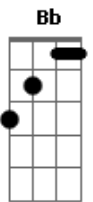

© ukulele-chords.com