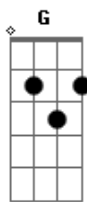

Foo Fighters - Low

Tom: G

ACORDES:

Guitarra 1:

guitarra 2 toca a base normal

Intro: DUÇÃO:

G Gb (2x)

VERSO:

Hey you, are you in there
I'm stuck outside you, ooooh
We can use, one another
Another like you, ooooh

REFRÃO:

You be my passer by
I'll be your new, one that passed through
Screws inside, turned so tight
Turning on you, I'm hanging on you, ooooh ooooh

VERSO:

Baby Blue (baby blue)
Don't go nowhere (don't go nowhere)
I'm right beside you, ooooh
Me and you (me and you)
Going nowhere (going nowhere)
I'm right beside you, ooooh

REFRÃO

(sem os últimos dois acordes)

Taking you as low as you go

As low as you go
Taking you as low as you go
As low as you go

G Gb G Gb
ooooh, ooooh, ooooh

REFRÃO

(sem os últimos dois acordes)

Taking you as low as you go (low as you go)
As low as you go (low as you go)
Taking you as low as you go (low as you go)
As low as you go (as low as you go)

SOLO:

low as you go, as low as you go
low as you go, as low as you go, low as you go
ooooh, ooooh

Taking you as low as you go
As low as you go
Taking you as low as you go
As low as you go
Taking you as low as you go (low as you go)
As low as you go (low as you go)
Taking you as low as you go (low as you go)
As low as you go (as low as you go)

G

Acordes