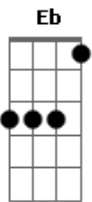

© ukulele-chords.com