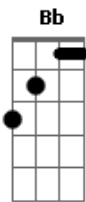

© ukulele-chords.com