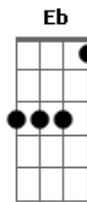

© ukulele-chords.com