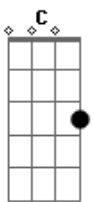

© ukulele-chords.com