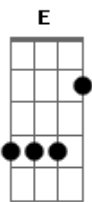

© ukulele-chords.com