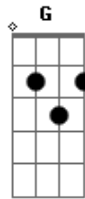

Foo Fighters - Lonely as you

Tom: **C**

Pre-Chorus

Tuned down one whole step: **D G C F A d**
 (Because if it was just dropped **D** the intro would be a pain to play.)

Guitar 1

Note: Every dash = 8th note

Guitar 2

3/3 time
Intro:

/\ = slide

4/4 time
Verse

Chorus

Part **A**

Alternate Verse

p.m. throughout

Solo

Part **B**

Guitar 1

p.m. --->
--/

Guitar 2

Part **C**

Outro

p.m. ---> ---/

Part **D**

> = bend

Acordes

© ukulele-chords.com

© ukulele-chords.com

© ukulele-chords.com

© ukulele-chords.com

© ukulele-chords.com