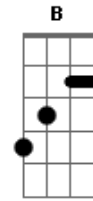

Foo Fighters - Lonely as you

Tom: **C**

Pre-Chorus

Tuned down one whole step: **D G C F A d**
 (Because if it was just dropped **D** the intro would be a pain to play.)

Guitar 1

Note: Every dash = 8th note

Guitar 2

3/3 time
Intro:

/\ = slide

4/4 time
Verse

Chorus

Part **A**

Alternate Verse

p.m. throughout

Solo

Part **B**

Guitar 1

p.m. --->
--/

Guitar 2

Part **C**

Outro

p.m. ---> ---/

Part **D**

> = bend

Acordes

© ukulele-chords.com

© ukulele-chords.com

© ukulele-chords.com

© ukulele-chords.com

© ukulele-chords.com