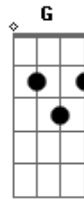

Foo Fighters - Lonely as you

Tom: **C**

Pre-Chorus

Tuned down one whole step: **D G C F A d**
 (Because if it was just dropped **D** the intro would be a pain to play.)

Guitar 1

Note: Every dash = 8th note

Part **A**

Solo

p.m. throughout

Guitar 1

Part **B**

p.m. --->
 --/

Guitar 2

Part **C**

p.m. ---> ---/

Outro

Part **D**

> = bend

Acordes

© ukulele-chords.com

© ukulele-chords.com

© ukulele-chords.com