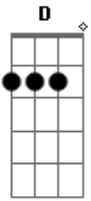

Foo Fighters - Lonely as you

Tom: **C**

Pre-Chorus

Tuned down one whole step: **D G C F A d**
 (Because if it was just dropped **D** the intro would be a pain to play.)

Guitar 1

Note: Every dash = 8th note

Guitar 2

3/3 time
Intro:

/\ = slide

4/4 time
Verse

Chorus

Part **A**

Alternate Verse

p.m. throughout

Solo

Part **B**

Guitar 1

p.m. --->
--/

Guitar 2

Part **C**

Outro

p.m. ---> ---/

Part **D**

> = bend

Acordes

© ukulele-chords.com

© ukulele-chords.com

© ukulele-chords.com

© ukulele-chords.com

© ukulele-chords.com