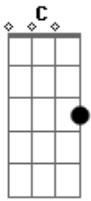

Foo Fighters - Lonely as you

Tom: **C**

Pre-Chorus

Tuned down one whole step: **D G C F A d**
 (Because if it was just dropped **D** the intro would be a pain to play.)

Guitar 1

Guitar 2

/\ = slide

Note: Every dash = 8th note

Chorus

3/3 time

Intro:

Alternate Verse

4/4 time

Verse

Part **A**

Solo

p.m. throughout

Guitar 1

Part **B**

Guitar 2

p.m. --->
 --/

Part **C**

Outro

p.m. ---> ---/

Part **D**

> = bend

Acordes

© ukulele-chords.com

© ukulele-chords.com

© ukulele-chords.com

© ukulele-chords.com

© ukulele-chords.com