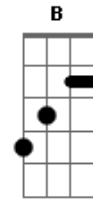

Foo Fighters - Lonely as you

Tom: **C**

Pre-Chorus

Tuned down one whole step: **D G C F A d**
 (Because if it was just dropped **D** the intro would be a pain to play.)

Guitar 1

Guitar 2

/\ = slide

Note: Every dash = 8th note

p.m. throughout

Guitar 1

Part **B**

Guitar 2

p.m. --->
 --/

Part **C**

Outro

p.m. ---> ---/

Part **D**

> = bend

Acordes

© ukulele-chords.com

© ukulele-chords.com

© ukulele-chords.com

© ukulele-chords.com

© ukulele-chords.com