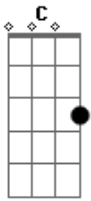

Foo Fighters - Lonely as you

Tom: **C**

Pre-Chorus

Tuned down one whole step: **D G C F A d**
 (Because if it was just dropped **D** the intro would be a pain to play.)

Guitar 1

Note: Every dash = 8th note

Guitar 2

3/3 time
Intro:

/\ = slide

4/4 time
Verse

Chorus

Part **A**

Alternate Verse

p.m. throughout

Solo

Part **B**

Guitar 1

p.m. --->
--/

Guitar 2

Part **C**

Outro

p.m. ---> ---/

Part **D**

> = bend

Acordes

© ukulele-chords.com

© ukulele-chords.com

© ukulele-chords.com

© ukulele-chords.com

© ukulele-chords.com