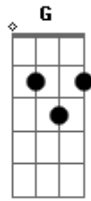

Foo Fighters - Lonely as you

Tom: **C**

Pre-Chorus

Tuned down one whole step: **D G C F A d**
 (Because if it was just dropped **D** the intro would be a pain to play.)

Guitar 1

Note: Every dash = 8th note

Guitar 2

3/3 time
Intro:

/\ = slide

4/4 time
Verse

Chorus

Part **A**

Alternate Verse

p.m. throughout

Solo

Part **B**

Guitar 1

p.m. --->
--/

Guitar 2

Part **C**

Outro

p.m. ---> ---/

Part **D**

> = bend

Acordes

© ukulele-chords.com

© ukulele-chords.com

© ukulele-chords.com

© ukulele-chords.com

© ukulele-chords.com