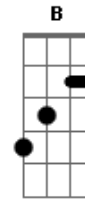

© ukulele-chords.com