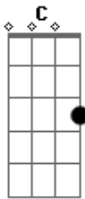

Foo Fighters - Lonely as you

Tom: **C**

Pre-Chorus

Tuned down one whole step: **D G C F A d**
(Because if it was just dropped **D** the intro would be a pain to play.)

Guitar 1

Note: Every dash = 8th note

Guitar 2

3/3 time

/\ = slide

Intro:

Chorus

4/4 time

Verse

Alternate Verse

Part **A**

Solo

p.m. throughout

Guitar 1

Part **B**

p.m. --->
--/

Guitar 2

Part **C**

p.m. --->   ---/

Outro

Part **D**

> = bend

Acordes