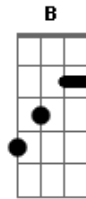

Foo Fighters - Lonely as you

Tom: **C**

Pre-Chorus

Tuned down one whole step: **D G C F A d**
 (Because if it was just dropped **D** the intro would be a pain to play.)

Guitar 1

Note: Every dash = 8th note

Guitar 2

3/3 time
Intro:

/\ = slide

4/4 time
Verse

Chorus

Part **A**

Alternate Verse

p.m. throughout

Solo

Part **B**

Guitar 1

p.m. --->
--/

Guitar 2

Part **C**

Outro

p.m. ---> ---/

Part **D**

> = bend

Acordes

© ukulele-chords.com

© ukulele-chords.com

© ukulele-chords.com

© ukulele-chords.com

© ukulele-chords.com