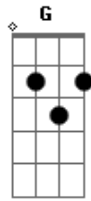

Foo Fighters - Lonely as you

Tom: **C**

Pre-Chorus

Tuned down one whole step: **D G C F A d**
 (Because if it was just dropped **D** the intro would be a pain to play.)

Guitar 1

Guitar 2

/\ = slide

Note: Every dash = 8th note

p.m. throughout

Guitar 1

Part **B**

Guitar 2

p.m. --->
 --/

Part **C**

Outro

p.m. ---> ---/

Part **D**

> = bend

Acordes

© ukulele-chords.com

© ukulele-chords.com

© ukulele-chords.com

© ukulele-chords.com

© ukulele-chords.com