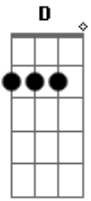

Foo Fighters - Lonely as you

Tom: **C**

Pre-Chorus

Tuned down one whole step: **D G C F A d**
 (Because if it was just dropped **D** the intro would be a pain to play.)

Guitar 1

Guitar 2

/\ = slide

Note: Every dash = 8th note

p.m. throughout

Guitar 1

Part **B**

Guitar 2

p.m. --->
 --/

Part **C**

Outro

p.m. ---> ---/

Part **D**

> = bend

Acordes

© ukulele-chords.com

© ukulele-chords.com

© ukulele-chords.com

© ukulele-chords.com

© ukulele-chords.com