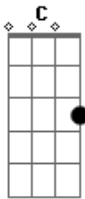

Foo Fighters - Lonely as you

Tom: **C**

Pre-Chorus

Tuned down one whole step: **D G C F A d**
 (Because if it was just dropped **D** the intro would be a pain to play.)

Guitar 1

Note: Every dash = 8th note

Guitar 2

3/3 time
Intro:

/\ = slide

4/4 time
Verse

Chorus

Part **A**

Alternate Verse

p.m. throughout

Solo

Part **B**

Guitar 1

p.m. --->
--/

Guitar 2

Part **C**

Outro

p.m. ---> ---/

Part **D**

> = bend

Acordes

© ukulele-chords.com

© ukulele-chords.com

© ukulele-chords.com

© ukulele-chords.com

© ukulele-chords.com