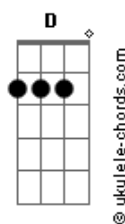

[Segunda Parte]

Bb **F** **G** **Bb** **F** **G**
A simple man and his blushing bride
Bb **F** **G** **Bb** **F** **G**
Intravenous, intertwined
Bb **F** **G** **Bb** **F** **G**
Hearts gone cold your hands were tied
Bb **F** **G** **Bb** **F** **G**
Why'd you have to go and let it die?

[Refrão]

Bb **F** **G** **Bb** **F** **G**
Why'd you have to go and let it die?
Eb **Bb** **C** **G**
Why'd you have to go and let it die?
Bb **F** **G** **Bb** **F** **G**
In too deep and out of time
Eb **Bb** **C** **G** **Bb** **F** **G** **Bb** **F** **G**
Why'd you have to go and let it die?

[Interlúdio 1]

G **G** **G** **G**
Do you ever think of me?
G
You're so considerate
G **G** **G**
Do you ever think of me?
G
Oh, so considerate

[Refrão]

Acordes

Eb **F**
In too deep and lost of time
C **D**
Why'd you have to go and let it die?
Eb **F**
Beautiful veins and bloodshot eyes
C **D**
Why'd you have to go and let it die?
Eb **F**
Hearts gone cold and hands were tied
C **D**
Why'd you have to go and let it die?
Eb **F** **G**
Why'd you have to go and let it die?