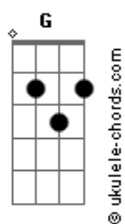

Foo Fighters - Let It Die

tom:

Intro: **Bb** **F** **G** **Bb** **F** **G**
Bb **F** **G** **Bb** **F** **G**

[Primeira Parte]

Bb **F** **G** **Bb** **F** **G** **Bb** **F** **G**
Heart of gold but it lost its pride
Bb **F** **G** **Bb** **F** **G**
Beautiful veins and bloodshot eyes
Bb **F** **G** **Bb** **F** **G**
I've seen your face in another light
Bb **F** **G** **Bb** **F** **G**
Why'd you have to go and let it die?

[Segunda Parte]

Bb **F** **G** **Bb** **F** **G**
A simple man and his blushing bride
Bb **F** **G** **Bb** **F** **G**
Intravenous, intertwined
Bb **F** **G** **Bb** **F** **G**
Hearts gone cold your hands were tied
Bb **F** **G** **Bb** **F** **G**
Why'd you have to go and let it die?

[Refrão]

Bb **F** **G**
Why'd you have to go and let it die?
Eb **Bb** **C** **G**
Why'd you have to go and let it die?
Bb **F** **G**
In too deep and out of time
Eb **Bb** **C** **G**
Why'd you have to go and let it die?

[Interlúdio 1]

G **G** **G** **G**
Do you ever think of me?
G
You're so considerate
G **G** **G**
Do you ever think of me?
G
Oh, so considerate

[Refrão]

Acordes

Eb **F**
In too deep and lost of time
C **D**
Why'd you have to go and let it die?
Eb **F**
Beautiful veins and bloodshot eyes
C **D**
Why'd you have to go and let it die?
Eb **F**
Hearts gone cold and hands were tied
C **D**
Why'd you have to go and let it die?
Eb **F** **G**
Why'd you have to go and let it die?