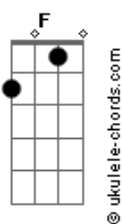

Foo Fighters - Let It Die

tom:

Intro: **Bb** **F** **G** **Bb** **F** **G**
Bb **F** **G** **Bb** **F** **G**

[Primeira Parte]

Bb **F** **G** **Bb** **F** **G**
Heart of gold but it lost its pride
Bb **F** **G** **Bb** **F** **G**
Beautiful veins and bloodshot eyes
Bb **F** **G** **Bb** **F** **G**
I've seen your face in another light
Bb **F** **G** **Bb** **F** **G**
Why'd you have to go and let it die?

[Segunda Parte]

Bb **F** **G** **Bb** **F** **G**
A simple man and his blushing bride
Bb **F** **G** **Bb** **F** **G**
Intravenous, intertwined
Bb **F** **G** **Bb** **F** **G**
Hearts gone cold your hands were tied
Bb **F** **G** **Bb** **F** **G**
Why'd you have to go and let it die?

[Refrão]

Bb **F** **G** **Bb** **F** **G**
Why'd you have to go and let it die?
Eb **Bb** **C** **G**
Why'd you have to go and let it die?
Bb **F** **G** **Bb** **F** **G**
In too deep and out of time
Eb **Bb** **C** **G** **Bb** **F** **G**
Why'd you have to go and let it die?

[Interlúdio 1]

G **G** **G** **G**
Do you ever think of me?
G
You're so considerate
G **G** **G**
Do you ever think of me?
G
Oh, so considerate

[Refrão]

Acordes

Eb **F**
In too deep and lost of time
C **D**
Why'd you have to go and let it die?
Eb **F**
Beautiful veins and bloodshot eyes
C **D**
Why'd you have to go and let it die?
Eb **F**
Hearts gone cold and hands were tied
C **D**
Why'd you have to go and let it die?
Eb **F** **G**
Why'd you have to go and let it die?
(**G** **Eb** **Bb** **C** **G**)
(**Bb** **F** **G**)
(**Eb** **Bb** **C** **G**)