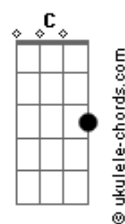

Foo Fighters - Let It Die

tom:

Intro: **Bb** **F** **G** **Bb** **F** **G**
Bb **F** **G** **Bb** **F** **G**

[Primeira Parte]

Bb **F** **G** **Bb** **F** **G** **Bb** **F** **G**
Heart of gold but it lost its pride
Bb **F** **G** **Bb** **F** **G**
Beautiful veins and bloodshot eyes
Bb **F** **G** **Bb** **F** **G**
I've seen your face in another light
Bb **F** **G** **Bb** **F** **G**
Why'd you have to go and let it die?

[Segunda Parte]

Bb **F** **G** **Bb** **F** **G**
A simple man and his blushing bride
Bb **F** **G** **Bb** **F** **G**
Intravenous, intertwined
Bb **F** **G** **Bb** **F** **G**
Hearts gone cold your hands were tied
Bb **F** **G** **Bb** **F** **G**
Why'd you have to go and let it die?

[Refrão]

Bb **F** **G**
Why'd you have to go and let it die?
Eb **Bb** **C** **G**
Why'd you have to go and let it die?
Bb **F** **G**
In too deep and out of time
Eb **Bb** **C** **G**
Why'd you have to go and let it die?

[Interlúdio 1]

G **G** **G** **G**
Do you ever think of me?
G
You're so considerate
G **G** **G**
Do you ever think of me?
G
Oh, so considerate

[Refrão]

Acordes

Eb **F**
In too deep and lost of time
C **D**
Why'd you have to go and let it die?
Eb **F**
Beautiful veins and bloodshot eyes
C **D**
Why'd you have to go and let it die?
Eb **F**
Hearts gone cold and hands were tied
C **D**
Why'd you have to go and let it die?
Eb **F** **G**
Why'd you have to go and let it die?