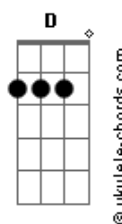

Foo Fighters - Let It Die

tom:

Intro: **Bb** **F** **G** **Bb** **F** **G**
Bb **F** **G** **Bb** **F** **G**

[Primeira Parte]

Bb **F** **G** **Bb** **F** **G**
Heart of gold but it lost its pride
Bb **F** **G** **Bb** **F** **G**
Beautiful veins and bloodshot eyes
Bb **F** **G** **Bb** **F** **G**
I've seen your face in another light
Bb **F** **G** **Bb** **F** **G**
Why'd you have to go and let it die?

[Segunda Parte]

Bb **F** **G** **Bb** **F** **G**
A simple man and his blushing bride
Bb **F** **G** **Bb** **F** **G**
Intravenous, intertwined
Bb **F** **G** **Bb** **F** **G**
Hearts gone cold your hands were tied
Bb **F** **G** **Bb** **F** **G**
Why'd you have to go and let it die?

[Refrão]

Bb **F** **G** **Bb** **F** **G**
Why'd you have to go and let it die?
Eb **Bb** **C** **G**
Why'd you have to go and let it die?
Bb **F** **G** **Bb** **F** **G**
In too deep and out of time
Eb **Bb** **C** **G** **Bb** **F** **G**
Why'd you have to go and let it die?

[Interlúdio 1]

G **G** **G** **G**
Do you ever think of me?
G
You're so considerate
G **G** **G**
Do you ever think of me?
G
Oh, so considerate

[Refrão]

Acordes

Eb **F**
In too deep and lost of time
C **D**
Why'd you have to go and let it die?
Eb **F**
Beautiful veins and bloodshot eyes
C **D**
Why'd you have to go and let it die?
Eb **F**
Hearts gone cold and hands were tied
C **D**
Why'd you have to go and let it die?
Eb **F** **G**
Why'd you have to go and let it die?
(**G** **Eb** **Bb** **C** **G**)
(**Bb** **F** **G**)
(**Eb** **Bb** **C** **G**)