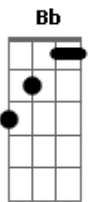

If you miss me

C B Bb D
Never go away hopefully you'll come and stay someday

Solo: (D, D 4casa)

G Bb D
If you're leaving come back soon

G Bb D
that's not easy to say

G Bb D

I will wait here dream of you

G Bb F
all alone as i ache

Solo: (D, D 4casa)

(D, D 4casa)

Did i lose you [x3]

C B Bb D
Somewhere down the line hide and seeks alrigt if i find

(D, D 4casa)

Do you miss me

Like i miss you

If you miss me

C B Bb D
Never go away hopefully you'll come and stay someday

G Bb D
If you're leaving come back soon

G Bb D
that's not easy to say

G Bb D
I will wait here dream of you

G Bb F
all alone as i ache

(D, D 4casa)
How i miss you [x3]

C B Bb D
I should never call how i hope that you still miss me

Acordes

© ukulele-chords.com

© ukulele-chords.com

© ukulele-chords.com

© ukulele-chords.com

© ukulele-chords.com

© ukulele-chords.com