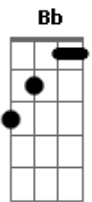

© ukulele-chords.com