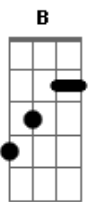

© ukulele-chords.com