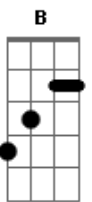

© ukulele-chords.com