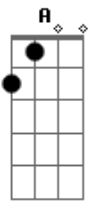

© ukulele-chords.com