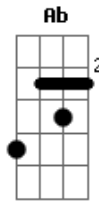

© ukulele-chords.com