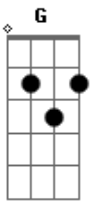

© ukulele-chords.com