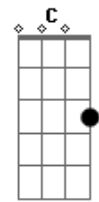

© ukulele-chords.com