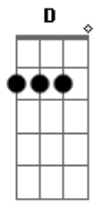

Foo Fighters - Gimme Stiches

Tom: **D**

(Normal Tuning)

Intro:

(Guitar 2)

(High Guitar)

Verse

A G Gb E

Chorus

A D F C

Dress me up in stiches...

Blood on you...

Bridge

A Ab G Gb

How can you go on...

Outro

F C

Gimme stiches...

Gentilmente cedida por : Rodrigo da Cunha Dunder (Diguinho)

Acordes

© ukulele-chords.com