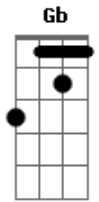

© ukulele-chords.com