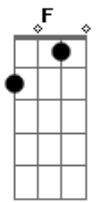

© ukulele-chords.com