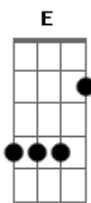

© ukulele-chords.com

© ukulele-chords.com