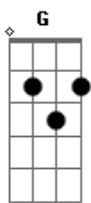

© ukulele-chords.com