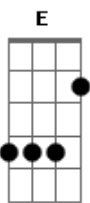

© ukulele-chords.com