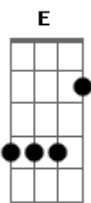

© ukulele-chords.com