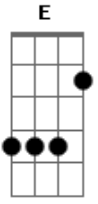

Foo Fighters - Disenchanted Lullaby Acoustic

Tom: **A**
(Normal Tuning)
Intro:

E **D**

Verse

E **D**

Chorus

E **D**

...like I do

Interlude

Outro

E **D**

...like I do

Acordes

© ukulele-chords.com

© ukulele-chords.com

© ukulele-chords.com