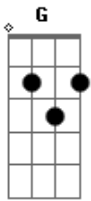

Foo Fighters - A320

Tom: **G** (Gtr. 1)
Intro: (Gtr. 1)

(Gtr. 2 - Overlaps Gtr. 1)

Then both guitars stop halfway the 4th time.

(Gtr. 1)

(Gtr. 2)

VERSE
(Gtr. 1)

(Gtr. 2)
G D G D G D C C(fret 4)

VOCALS BEGIN!

(Gtr. 1)
(Gtr. 2)
G D G D G D C C(fret 4)

BRIDGE

BRIDGE 2 (Gtr. 1)

CHORUS
(Both Guitars)

OUTRO
(Gtr. 1)

(Gtr. 2)
G F G F

Acordes