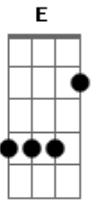

ukulele-chords.com