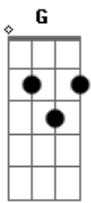

Foo Fighters - A320

Tom: **G** (Gtr. 1)
Intro: (Gtr. 1)

(Gtr. 2 - Overlaps Gtr. 1)

Then both guitars stop halfway the 4th time.

(Gtr. 1)

(Gtr. 2)

VERSE
(Gtr. 1)

(Gtr. 2)
G D G D G D C C(fret 4)

VOCALS BEGIN!

(Gtr. 1)
(Gtr. 2)
G D G D G D C C(fret 4)

BRIDGE

BRIDGE 2 (Gtr. 1)

CHORUS
(Both Guitars)

OUTRO
(Gtr. 1)

(Gtr. 2)
G F G F

Acordes

© ukulele-chords.com