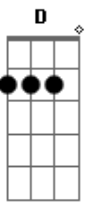

© ukulele-chords.com