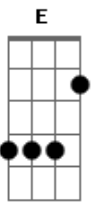

© ukulele-chords.com