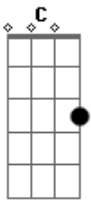

ukulele-chords.com