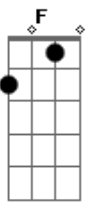

© ukulele-chords.com