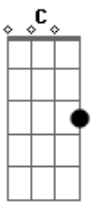

© ukulele-chords.com