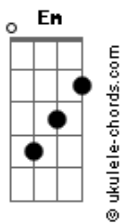

Fontaines D.C. - Romance

tom:

Intro: Em Eb Em Eb
 Em Eb Em Eb
 Em Eb Em Eb
 Em Eb Em Eb

[Primeira Parte]

Em Eb Em Eb
 Into the darkness again
 Em Eb Em Eb
 In with the pigs in the pen
 C A2
 God knows I love you
 Em G
 Screws in my head
 C A2
 I will be beside you
 Em Eb Em Eb
 Till you're dead

[Segunda Parte]

Em Eb Em Eb
 And deep in the night, I confide
 Em Eb Em Eb

Acordes

That maybe my goodness has died
 C A2
 I pray for your kindness
 Em G
 Heart on a spit

[Refrão]

C D G F
 And maybe romance is a place, yeah
 C D G F
 Maybe romance is a place, yeah
 C D G
 Maybe romance is a place
 F Em
 For me
 A2 Em
 And you
 A2 Em
 And you
 A2
 And