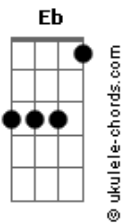

Fontaines D.C. - Romance

tom:

Intro: Em Eb Em Eb
 Em Eb Em Eb
 Em Eb Em Eb
 Em Eb Em Eb

[Primeira Parte]

Em Eb Em Eb
 Into the darkness again
 Em Eb Em Eb
 In with the pigs in the pen
 C A2
 God knows I love you
 Em G
 Screws in my head
 C A2
 I will be beside you
 Em Eb Em Eb
 Till you're dead

[Segunda Parte]

Em Eb Em Eb
 And deep in the night, I confide
 Em Eb Em Eb

Acordes

That maybe my goodness has died
 C A2
 I pray for your kindness
 Em G
 Heart on a spit

[Refrão]

C D G F
 And maybe romance is a place, yeah
 C D G F
 Maybe romance is a place, yeah
 C D G
 Maybe romance is a place
 F Em
 For me
 A2 Em
 And you
 A2 Em
 And you
 A2
 And