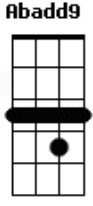

© ukulele-chords.com