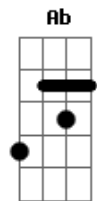

© ukulele-chords.com