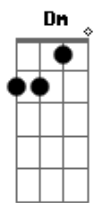

## Acordes

Bb Dm  
Oh, I'm running in the night so soon  
Am  
I've got nothing left to lose  
Dm  
I'm leaving it all behind,  
F Bb  
running in the night with you  
C  
I won't let you get away again  
Am Dm  
We can see it through til the end  
G  
But whatever we do  
Bb Dm  
I'm running in the night with you  
Bb Dm  
Ahh, ahh, ahh, ahh (Running with the night)  
Am Dm F Bb C  
Ahh, ahh, ahh, ahh, ahh  
Am Dm  
(I'm Running with the night)  
C Bb  
Ahh, ahh, ahh, ahh  
( F Bb C Dm C Bb )

[Terceira Parte]

F G A  
I used to be the one  
Bb C  
I used to be your getaway dreamer  
Dm C  
I couldn't get enough  
Bb C  
Thinking that we would last forever

[Refrão]

Bb Dm  
Oh, I'm running in the night so soon  
Am  
I've got nothing left to lose  
Dm  
I'm leaving it all behind,  
F Bb  
running in the night with you  
C  
I won't let you get away again  
Am Dm  
We can see it through til the end  
G  
But whatever we do  
Bb Dm  
I'm running in the night with you  
Bb Dm  
Ahh, ahh, ahh, ahh  
C  
I'm in the shadow of the night  
Running with the night  
Bb C  
Oh, I'm running in the night so soon  
Am Dm  
I've got nothing left to lose  
G  
I'm leaving it all behind,  
Bb  
Running in the night with you