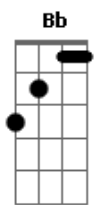

© ukulele-chords.com