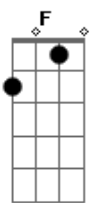

© ukulele-chords.com