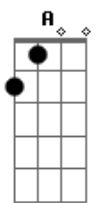

© ukulele-chords.com