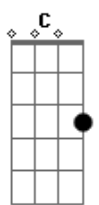

© ukulele-chords.com