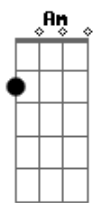

© ukulele-chords.com