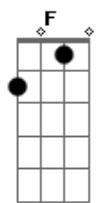

© ukulele-chords.com