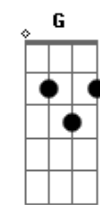

© ukulele-chords.com