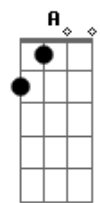

© ukulele-chords.com