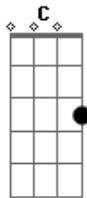

Flyleaf - Tiny Heart (Ep Version)

Tom: C

Guitarra 1 - Afinação padrão EADGBE

Guitarra 2 - Adinação EADGBE (capo 3 traste)

Verso 1:

F C Am
 Tiny heart Stuck inside yourself
 Bb Bbm
 When will you open up for me
 F C Am
 I love you so And want to meet you again
 Bb Bbm Dm F Bb Bbm
 Before one of us must go

Refrão:

F C Am F C
 Your lips touched every hand but mine
 Am Bb Bbm F
 In their shadows you slept fine
 C Am F C
 When will you get back to me
 Am Bb Bbm
 So we can rest

Verso 2:

F C Am
 Tiny heart You're not by yourself
 Bb Bbm F
 When will you recognize the beat

Verso 3:

F C Am
 Tiny heart Stuck inside yourself
 Bb Bbm
 When will you open up

(Refrão)

Outro:

Gm Bb
 When you choose me
 F
 I'm waiting for you
 Db
 Always waiting

Acordes

© ukulele-chords.com

© ukulele-chords.com