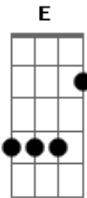

Flyleaf - Tiny Heart (Ep Version)

Tom: C

Guitarra 1 - Afinação padrão EADGBE

Guitarra 2 - Adinação EADGBE (capo 3 traste)

Verso 1:

F C Am
 Tiny heart Stuck inside yourself
 Bb Bbm
 When will you open up for me
 F C Am
 I love you so And want to meet you again
 Bb Bbm Dm F Bb Bbm
 Before one of us must go

Refrão:

F C Am F C
 Your lips touched every hand but mine
 Am Bb Bbm F
 In their shadows you slept fine
 C Am F C
 When will you get back to me
 Am Bb Bbm
 So we can rest

Verso 2:

F C Am
 Tiny heart You're not by yourself
 Bb Bbm F
 When will you recognize the beat

C Am
 Of my own heart Making your blood flow
 Bb Bbm Dm F Bb Bbm
 So that your chest can rise and fall

(Refrão)

Ponte:

Dm Bbm Bb
 You will never know What you have done to me
 Dm Bbm Bb
 You will never know Losing love from me
 Dm Bbm Bb Gm
 You will never know A single day alone

Verso 3:

F C Am
 Tiny heart Stuck inside yourself
 Bb Bbm
 When will you open up

(Refrão)

Outro:

Gm Bb
 When you choose me
 F
 I'm waiting for you
 Db
 Always waiting

Acordes

© ukulele-chords.com

© ukulele-chords.com