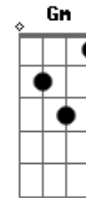

© ukulele-chords.com