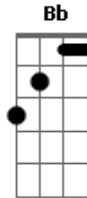

© ukulele-chords.com