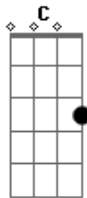

Flyleaf - Tiny Heart (Ep Version)

Tom: C

Guitarra 1 - Afinação padrão EADGBE

Guitarra 2 - Adinação EADGBE (capo 3 traste)

Verso 1:

F C Am
Tiny heart Stuck inside yourself
Bb Bbm
When will you open up for me
F C Am
I love you so And want to meet you again
Bb Bbm Dm F Bb Bbm
Before one of us must go

Refrão:

F C Am F C
Your lips touched every hand but mine
Am Bb Bbm F
In their shadows you slept fine
C Am F C
When will you get back to me
Am Bb Bbm
So we can rest

Verso 2:

F C Am
Tiny heart You're not by yourself
Bb Bbm F
When will you recognize the beat

C Am
Of my own heart Making your blood flow
Bb Bbm Dm F Bb Bbm
So that your chest can rise and fall

(Refrão)

Ponte:

Dm Bbm Bb
You will never know What you have done to me
Dm Bbm Bb
You will never know Losing love from me
Dm Bbm Bb Gm
You will never know A single day alone

Verso 3:

F C Am
Tiny heart Stuck inside yourself
Bb Bbm
When will you open up

(Refrão)

Outro:

Gm Bb
When you choose me
F
I'm waiting for you
Db
Always waiting

Acordes