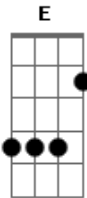

© ukulele-chords.com