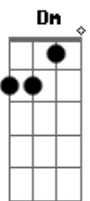

© ukulele-chords.com