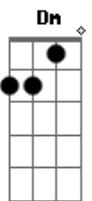

Flyleaf - Tiny Heart

Tom: F
Intro: F C Am Bb Bm
Riff:

Verso 1:
F C Am
Tiny heart Stuck inside yourself
Bb Bbm
When will you open up for me
F C Am
I love you so And want to meet you again
Bb Bbm Dm F Bb
Before one of us must go

Refrão:
F C Am F Gm
Your lips touched every hand but mine
Bb F Gm
If you choose me, I'm waiting for you
Bb F
If you choose me, I'm waiting for you
Bbm
Always waiting

Verso 2:

F C Am
Tiny heart You're not by yourself
Bb Bbm F
When will you recognize the beat
C Am
Of my own heart Making your blood flow
Bb Bbm Dm F Bb Bbm
You crush me when you run that way.

(Refrão)

Ponte:
Dm Bbm Bb
You will never know What you have done to me
Dm Bbm Bb
You will never know Losing love from me
Dm Bbm Bb Gm
You will never know A single day alone

Verso 3:
F C Am
Tiny heart Stuck inside yourself
Bb Bbm
When will you open up

(Refrão)

Acordes

© ukulele-chords.com

© ukulele-chords.com

© ukulele-chords.com

© ukulele-chords.com

© ukulele-chords.com

© ukulele-chords.com

© ukulele-chords.com

© ukulele-chords.com

© ukulele-chords.com