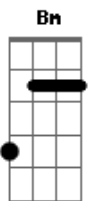

© ukulele-chords.com