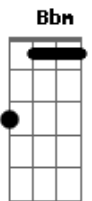

© ukulele-chords.com