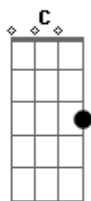

© ukulele-chords.com