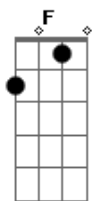

Flyleaf - Tiny Heart

Tom: F
Intro: F C Am Bb Bm
Riff:

Verso 1:
F C Am
Tiny heart Stuck inside yourself
Bb Bbm
When will you open up for me
F C Am
I love you so And want to meet you again
Bb Bbm Dm F Bb
Before one of us must go

Refrão:
F C Am F Gm
Your lips touched every hand but mine
Bb F Gm
If you choose me, I'm waiting for you
Bb F
If you choose me, I'm waiting for you
Bbm
Always waiting

Verso 2:

F C Am
Tiny heart You're not by yourself
Bb Bbm F
When will you recognize the beat
C Am
Of my own heart Making your blood flow
Bb Bbm Dm F Bb Bbm
You crush me when you run that way.

(Refrão)

Ponte:
Dm Bbm Bb
You will never know What you have done to me
Dm Bbm Bb
You will never know Losing love from me
Dm Bbm Bb Gm
You will never know A single day alone

Verso 3:
F C Am
Tiny heart Stuck inside yourself
Bb Bbm
When will you open up

(Refrão)

Acordes