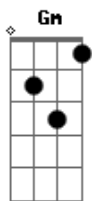

© ukulele-chords.com

© ukulele-chords.com