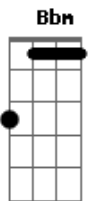

© ukulele-chords.com