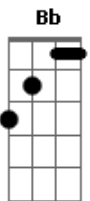

© ukulele-chords.com