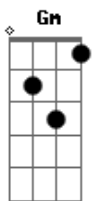

© ukulele-chords.com