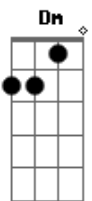

© ukulele-chords.com