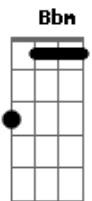

© ukulele-chords.com