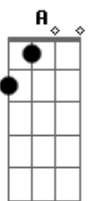

© ukulele-chords.com