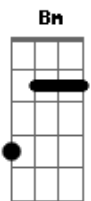

Flyleaf - Tiny Heart

Tom: F
Intro: F C Am Bb Bm
Riff:

Verso 1:
F C Am
Tiny heart Stuck inside yourself
Bb Bbm
When will you open up for me
F C Am
I love you so And want to meet you again
Bb Bbm Dm F Bb
Before one of us must go

Refrão:
F C Am F Gm
Your lips touched every hand but mine
Bb F Gm
If you choose me, I'm waiting for you
Bb F
If you choose me, I'm waiting for you
Bbm
Always waiting

Verso 2:

F C Am
Tiny heart You're not by yourself
Bb Bbm F
When will you recognize the beat
C Am
Of my own heart Making your blood flow
Bb Bbm Dm F Bb Bbm
You crush me when you run that way.

(Refrão)

Ponte:
Dm Bbm Bb
You will never know What you have done to me
Dm Bbm Bb
You will never know Losing love from me
Dm Bbm Bb Gm
You will never know A single day alone

Verso 3:
F C Am
Tiny heart Stuck inside yourself
Bb Bbm
When will you open up

(Refrão)

Acordes

© ukulele-chords.com

© ukulele-chords.com

© ukulele-chords.com

© ukulele-chords.com

© ukulele-chords.com

© ukulele-chords.com

© ukulele-chords.com

© ukulele-chords.com

© ukulele-chords.com