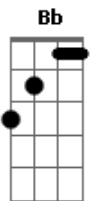

© ukulele-chords.com