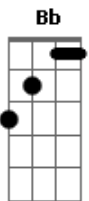

© ukulele-chords.com