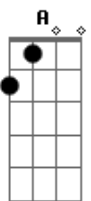

© ukulele-chords.com