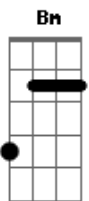

© ukulele-chords.com