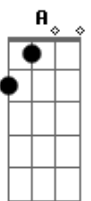

© ukulele-chords.com