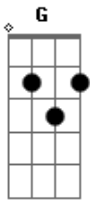

© ukulele-chords.com