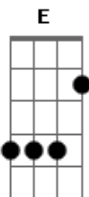

© ukulele-chords.com