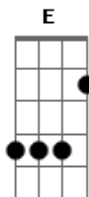

© ukulele-chords.com