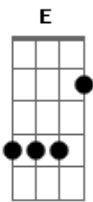

© ukulele-chords.com