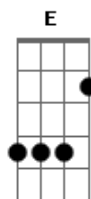

© ukulele-chords.com