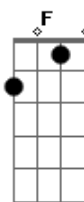

© ukulele-chords.com