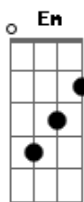

© ukulele-chords.com