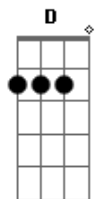

© ukulele-chords.com