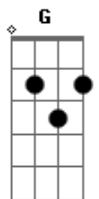

© ukulele-chords.com