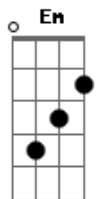

© ukulele-chords.com