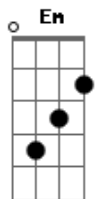

Flyleaf - Circle

Tom: A

(com acordes na forma de Capotraste na 2ª casa G)

Circle encircles the earth chance and choice break his heart

His innocent arm moves to save me and i am spared

His beautiful arm is bloody and cut off

His heart ripped out to show me he loved me

But i would not believe him he did all that he could

I still would not believe him, oh. . .

I left his arms empty and tied out stretched for me until he died

I left his arms empty and tied out stretched for me until he died

No man shows greater love than when a man lays down his life
For his beloved

I left his arms empty and tied out stretched until he died

I left his arms empty and tied outstretched for me until he died

Here i'm alive and i don't have the right and he gave me the right

Costing him his life new mercy's in the morning

I believe what if i believe you now could it ever change this,oh?

Forgive me, believe me please come back tonight

Acordes

© ukulele-chords.com

© ukulele-chords.com