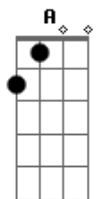

Flyleaf - Circle

Tom: A

(com acordes na forma de Capotraste na 2ª casa G)

Circle encircles the earth chance and choice break his heart

His innocent arm moves to save me and i am spared

His beautiful arm is bloody and cut off

His heart ripped out to show me he loved me

But i would not believe him he did all that he could

I still would not believe him, oh. . .

I left his arms empty and tied out stretched for me until he died

I left his arms empty and tied out stretched for me until he died

No man shows greater love than when a man lays down his life
For his beloved

I left his arms empty and tied out stretched until he died

I left his arms empty and tied outstretched for me until he died

Here i'm alive and i don't have the right and he gave me the right

Costing him his life new mercy's in the morning

I believe what if i believe you now could it ever change this,oh?

Forgive me, believe me please come back tonight

Acordes

© ukulele-chords.com