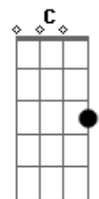

© ukulele-chords.com