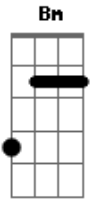

© ukulele-chords.com