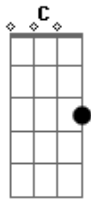

© ukulele-chords.com