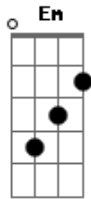

© ukulele-chords.com