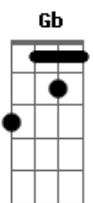

© ukulele-chords.com