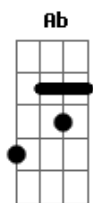

© ukulele-chords.com