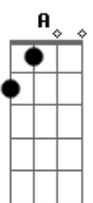

My hands are searching for you
D Gb E
My arms are outstretched towards you
D Gb E
I feel you on my fingertips
D Gb E D
My tongue dances behind my lips for you
D Gb A
This fire rising through my being
D Gb A
Burning I'm not used to seeing you

Pré-refrão:

Ab A B I'm alive
Ab A B D I'm alive

Guitar 2:

Refrão:

I can feel you all around me
D Gb A
Thickening the air I'm breathing
D Gb A
Holding on to what I'm feeling
E D D...
Savoring this heart that's healing

Verso 2:

My hands float up above me
D Gb E
And you whisper you love me
D Gb E
And I begin to fade
D
Into our secret place
D Gb E
The music makes me sway
D Gb E
The angels singing say we are alone with you
D
I am alone and they are too with you

Pré-refrão:

Ab A B I'm alive
Ab A B D I'm alive
Guitar 2:

Refrão:

I can feel you all around me
D Gb A
Thickening the air I'm breathing
D Gb A
Holding on to what I'm feeling
E D D...
Savoring this heart that's healing

Outro:

And so I cry
D Gb A D
The light is white
D Gb A D
And I see you

Pré-refrão:

Ab A B I'm alive
Ab A B I'm alive
Ab A B D I'm alive
Guitar 2:

Refrão:

I can feel you all around me
D Gb A
Thickening the air I'm breathing
D Gb A
Holding on to what I'm feeling
E D D...
Savoring this heart that's healing

Bridge: (Ouça para pegar a batida)

Take my hand I give it to you
D Gb A A B
Now you owe me All I am
D
You said you would never leave me
D
I believe you I believe

Chorus 2:

I can feel you all around me
D Gb A
Thickening the air I'm breathing
D Gb A
Holding on to what I'm feeling
E D D...
Savoring this heart that's healed

Acordes

© ukulele-chords.com