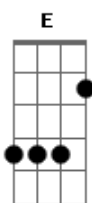

© ukulele-chords.com