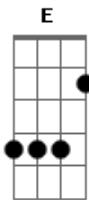

ukulele-chords.com