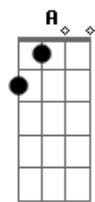

Flyleaf - All Around Me

Tom: A

[Gbm A Dbm = intro pattern]

Verse:

Gbm A
My hands are searching for you
Dbm Gbm
My arms are outstretched towards you
Gbm A
I feel you on my fingertips
Dbm Gbm A Dbm
My tongue dances behind my lips for you

Gbm A
This fire rising through my being
Dbm Gbm E
Burning I'm not used to seeing you

Refrain:

I'm alive

I'm alive

Chorus:

Gbm A
I can feel you all around me
Dbm E
Thickening the air I'm breathing
Gbm A
Holding on to what I'm feeling
Dbm E
Savoring this heart that's healing

Verse:

Gbm A
My hands float up above me
Dbm
And you whisper you love me
Gbm A
And I begin to fade
Dbm E
Into our secret place

Gbm A
The music makes me sway

Dbm
The angels singing say
Gbm
We are alone with you
A Dbm
I am alone and they are too with you

[Refrain]

Chorus:

Gbm A
I can feel you all around me
Dbm E
Thickening the air I'm breathing
Gbm A
Holding on to what I'm feeling
Dbm E
Savoring this heart that's healing

Gbm A Dbm
As I cry
Gbm A Dbm
The light is white
Gbm A Dbm
And I see you

Refrain:

I'm alive

I'm alive

[Chorus]

Bridge:

Gbm
Take my hand I give it you
A
Now you own me, all I am
Dbm } strumming: |: v v v
v V v v v :|
You said you would never leave me
E
I believe you, I believe

[Chorus]

Acordes