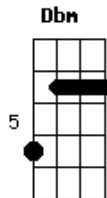

© ukulele-chords.com