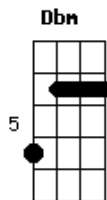

© ukulele-chords.com