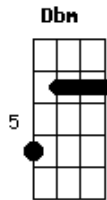

© ukulele-chords.com