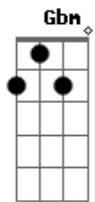

© ukulele-chords.com