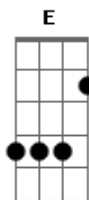

© ukulele-chords.com