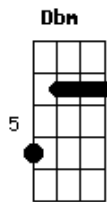

© ukulele-chords.com