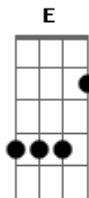

© ukulele-chords.com