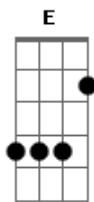

ukulele-chords.com