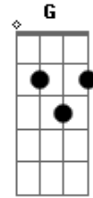

© ukulele-chords.com