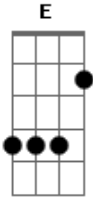

© ukulele-chords.com