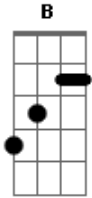

© ukulele-chords.com