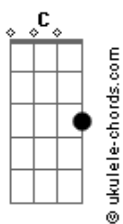

Fly By Midnight - In The Night

tom:
Ab (forma dos acordes no tom de G)
Capostrate na 1ª casa
Intro: C D Em C D Em
C D Em Am D

C D Em
Not really sure but man it feels like the first
C D Em
A conversation where we don't need the words
C D Em
It's picture perfect when it all starts to blur
Am D
The focus stays on the way you lay

C D Em
Under the stars is when I'm over the Moon
C D Em
Your body shines the darker it's in the room
C D Em
I count the hours till the sky fades to blue
Am
Cause the heart in me's
D
Only on my sleeve

C
In the night
D Em
When it's just us here

C
In the night
D Em
I can see so clear
C
Every time
D Em Am
Until you disappear in the light
C
We only make sense in the night

C D Em
Your shadow's dancing as the cities asleep
C D Em
I pull the shades and pull you closer to me
C D Em
This love gets harder when the day starts to breathe
Am D
And all I know is the world moves slow

C D Em
With every morning that you're far away I'm not okay
C D Em
Cause I wanna wake up with you by my side and feel alright
C D Em
There's a hundred reasons why it's
C D Em
It's never easy unless
Am
Unless it's you and me yeah
C
It's you and me

Acordes

C
In the night
D Em
When it's just us here
C
In the night
D Em
I can see so clear
C
Every time
D Em Am
Until you disappear in the light
C
We only make sense in the night

C
In the night
D Em
When it's just us here
C
In the night
D Em
I can see so clear
C
Every time
D Em Am
Until you disappear in the light
C
We only make

[Solo] C D Em C D Em
C D Em Am D

C
In the night
D Em
When it's just us here
C
In the night
D Em
I can see so clear
C
Every time
D Em Am7
Until you disappear in the light

C
In the night
D Em
When it's just us here
C
In the night
D Em
I can see so clear
C
Every time
D Em Am
Until you disappear in the light
C
We only make sense in the night

[Final] C D Em C D Em
C D Em Am D