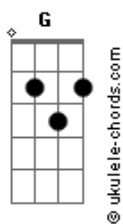

Fly By Midnight - In The Night

tom:
Ab (forma dos acordes no tom de G)
Capostrate na 1ª casa
Intro: C D Em C D Em
C D Em Am D

C D Em
Not really sure but man it feels like the first
C D Em
A conversation where we don't need the words
C D Em
It's picture perfect when it all starts to blur
Am D
The focus stays on the way you lay

C D Em
Under the stars is when I'm over the Moon
C D Em
Your body shines the darker it's in the room
C D Em
I count the hours till the sky fades to blue
Am
Cause the heart in me's
D
Only on my sleeve

C
In the night
D Em
When it's just us here

C
In the night
D Em
I can see so clear
C
Every time
D Em Am
Until you disappear in the light
C
We only make sense in the night

C D Em
Your shadow's dancing as the cities asleep
C D Em
I pull the shades and pull you closer to me
C D Em
This love gets harder when the day starts to breathe
Am D
And all I know is the world moves slow

C D Em
With every morning that you're far away I'm not okay
C D Em
Cause I wanna wake up with you by my side and feel alright
C D Em
There's a hundred reasons why it's
C D Em
It's never easy unless
Am
Unless it's you and me yeah
C
It's you and me

Acordes

C
In the night
D Em
When it's just us here
C
In the night
D Em
I can see so clear
C
Every time
D Em Am
Until you disappear in the light
C
We only make sense in the night

C
In the night
D Em
When it's just us here
C
In the night
D Em
I can see so clear
C
Every time
D Em Am
Until you disappear in the light
C
We only make

[Solo] C D Em C D Em
C D Em Am D

C
In the night
D Em
When it's just us here
C
In the night
D Em
I can see so clear
C
Every time
D Em Am7
Until you disappear in the light

C
In the night
D Em
When it's just us here
C
In the night
D Em
I can see so clear
C
Every time
D Em Am
Until you disappear in the light
C
We only make sense in the night

[Final] C D Em C D Em
C D Em Am D