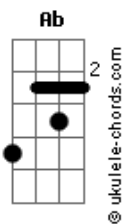

Fly By Midnight - In The Night

tom:
Ab (forma dos acordes no tom de G)
Capostrate na 1ª casa
Intro: C D Em C D Em
C D Em Am D

C D Em
Not really sure but man it feels like the first
C D Em
A conversation where we don't need the words
C D Em
It's picture perfect when it all starts to blur
Am D
The focus stays on the way you lay

C D Em
Under the stars is when I'm over the Moon
C D Em
Your body shines the darker it's in the room
C D Em
I count the hours till the sky fades to blue
Am
Cause the heart in me's
D
Only on my sleeve

C
In the night
D Em
When it's just us here

C
In the night
D Em
I can see so clear
C
Every time
D Em Am
Until you disappear in the light
C
We only make sense in the night

C D Em
Your shadow's dancing as the cities asleep
C D Em
I pull the shades and pull you closer to me
C D Em
This love gets harder when the day starts to breathe
Am D
And all I know is the world moves slow

C D Em
With every morning that you're far away I'm not okay
C D Em
Cause I wanna wake up with you by my side and feel alright
C D Em
There's a hundred reasons why it's
C D Em
It's never easy unless
Am
Unless it's you and me yeah
C
It's you and me

Acordes

C
In the night
D Em
When it's just us here
C
In the night
D Em
I can see so clear
C
Every time
D Em Am
Until you disappear in the light
C
We only make sense in the night

C
In the night
D Em
When it's just us here
C
In the night
D Em
I can see so clear
C
Every time
D Em Am
Until you disappear in the light
C
We only make

[Solo] C D Em C D Em
C D Em Am D

C
In the night
D Em
When it's just us here
C
In the night
D Em
I can see so clear
C
Every time
D Em Am7
Until you disappear in the light

C
In the night
D Em
When it's just us here
C
In the night
D Em
I can see so clear
C
Every time
D Em Am
Until you disappear in the light
C
We only make sense in the night

[Final] C D Em C D Em
C D Em Am D