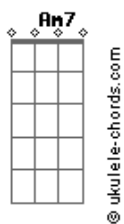

Fly By Midnight - In The Night

tom:
Ab (forma dos acordes no tom de G)
Capostrate na 1ª casa
Intro: C D Em C D Em
C D Em Am D

C D Em
Not really sure but man it feels like the first
C D Em
A conversation where we don't need the words
C D Em
It's picture perfect when it all starts to blur
Am D
The focus stays on the way you lay

C D Em
Under the stars is when I'm over the Moon
C D Em
Your body shines the darker it's in the room
C D Em
I count the hours till the sky fades to blue
Am
Cause the heart in me's
D
Only on my sleeve

C
In the night
D Em
When it's just us here

C
In the night
D Em
I can see so clear
C
Every time
D Em Am
Until you disappear in the light
C
We only make sense in the night

C D Em
Your shadow's dancing as the cities asleep
C D Em
I pull the shades and pull you closer to me
C D Em
This love gets harder when the day starts to breathe
Am D
And all I know is the world moves slow

C D Em
With every morning that you're far away I'm not okay
C D Em
Cause I wanna wake up with you by my side and feel alright
C D Em
There's a hundred reasons why it's
C D Em
It's never easy unless
Am
Unless it's you and me yeah
C
It's you and me

Acordes

C
In the night
D Em
When it's just us here
C
In the night
D Em
I can see so clear
C
Every time
D Em Am
Until you disappear in the light
C
We only make sense in the night

C
In the night
D Em
When it's just us here
C
In the night
D Em
I can see so clear
C
Every time
D Em Am
Until you disappear in the light
C
We only make

[Solo] C D Em C D Em
C D Em Am D

C
In the night
D Em
When it's just us here
C
In the night
D Em
I can see so clear
C
Every time
D Em Am7
Until you disappear in the light

C
In the night
D Em
When it's just us here
C
In the night
D Em
I can see so clear
C
Every time
D Em Am
Until you disappear in the light
C
We only make sense in the night

[Final] C D Em C D Em
C D Em Am D