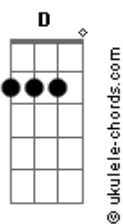

Fly By Midnight - In The Night

tom:
Ab (forma dos acordes no tom de G)
Capostrate na 1ª casa
Intro: C D Em C D Em
C D Em Am D

C D Em
Not really sure but man it feels like the first
C D Em
A conversation where we don't need the words
C D Em
It's picture perfect when it all starts to blur
Am D
The focus stays on the way you lay

C D Em
Under the stars is when I'm over the Moon
C D Em
Your body shines the darker it's in the room
C D Em
I count the hours till the sky fades to blue
Am
Cause the heart in me's
D
Only on my sleeve

C
In the night
D Em
When it's just us here

C
In the night
D Em
I can see so clear
C
Every time
D Em Am
Until you disappear in the light
C
We only make sense in the night

C D Em
Your shadow's dancing as the cities asleep
C D Em
I pull the shades and pull you closer to me
C D Em
This love gets harder when the day starts to breathe
Am D
And all I know is the world moves slow

C D Em
With every morning that you're far away I'm not okay
C D Em
Cause I wanna wake up with you by my side and feel alright
C D Em
There's a hundred reasons why it's
C D Em
It's never easy unless
Am
Unless it's you and me yeah
C
It's you and me

Acordes

C
In the night
D Em
When it's just us here
C
In the night
D Em
I can see so clear
C
Every time
D Em Am
Until you disappear in the light
C
We only make sense in the night

C
In the night
D Em
When it's just us here
C
In the night
D Em
I can see so clear
C
Every time
D Em Am
Until you disappear in the light
C
We only make

[Solo] C D Em C D Em
C D Em Am D

C
In the night
D Em
When it's just us here
C
In the night
D Em
I can see so clear
C
Every time
D Em Am7
Until you disappear in the light

C
In the night
D Em
When it's just us here
C
In the night
D Em
I can see so clear
C
Every time
D Em Am
Until you disappear in the light
C
We only make sense in the night

[Final] C D Em C D Em
C D Em Am D