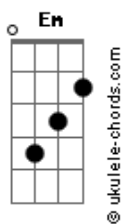

Fly By Midnight - In The Night

tom:
Ab (forma dos acordes no tom de G)
Capostrate na 1ª casa
Intro: C D Em C D Em
C D Em Am D

C D Em
Not really sure but man it feels like the first
C D Em
A conversation where we don't need the words
C D Em
It's picture perfect when it all starts to blur
Am D
The focus stays on the way you lay

C D Em
Under the stars is when I'm over the Moon
C D Em
Your body shines the darker it's in the room
C D Em
I count the hours till the sky fades to blue
Am
Cause the heart in me's
D
Only on my sleeve

C
In the night
D Em
When it's just us here

C
In the night
D Em
I can see so clear
C
Every time
D Em Am
Until you disappear in the light
C
We only make sense in the night

C D Em
Your shadow's dancing as the cities asleep
C D Em
I pull the shades and pull you closer to me
C D Em
This love gets harder when the day starts to breathe
Am D
And all I know is the world moves slow

C D Em
With every morning that you're far away I'm not okay
C D Em
Cause I wanna wake up with you by my side and feel alright
C D Em
There's a hundred reasons why it's
C D Em
It's never easy unless
Am
Unless it's you and me yeah
C
It's you and me

Acordes

C
In the night
D Em
When it's just us here
C
In the night
D Em
I can see so clear
C
Every time
D Em Am
Until you disappear in the light
C
We only make sense in the night

C
In the night
D Em
When it's just us here
C
In the night
D Em
I can see so clear
C
Every time
D Em Am
Until you disappear in the light
C
We only make

[Solo] C D Em C D Em
C D Em Am D

C
In the night
D Em
When it's just us here
C
In the night
D Em
I can see so clear
C
Every time
D Em Am7
Until you disappear in the light

C
In the night
D Em
When it's just us here
C
In the night
D Em
I can see so clear
C
Every time
D Em Am
Until you disappear in the light
C
We only make sense in the night

[Final] C D Em C D Em
C D Em Am D