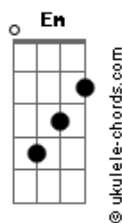

Flower Face - Spiracle

tom:
Capotraste na 4ª casa
Intro: **Em D G C7M**
Em D G C7M

Em **D**
I want the parts of you that you only show
G **C7M**
To the corner of your bathroom mirror
Em **D**
I want the parts of your hand grenade heart
G **C7M**
That beat slowly with anger and fear
Em **D**
I want the parts of you that you only show
G **C7M**
To the birds outside your bedroom window
Em **D**
I want the teeth that you lost as a child
G **C7M**
That you hide in a box under your pillow

Em **D**
I want your quiet, your screaming and thrashing
A **C**
The salt on your lips and the hands that god gave you
Em **D**
And I want your violence, your silent sedation
A **C**
Your moon eyes, your telescope, morbid fixation

Em **D**
And I want your pyro, your born-again virgin
A **C**
Your hands on my insides, your fingertips crawling in

Acordes

Em **D**
I want your Jesus, your suicide mission
A **C**
Your lips on the microphone, soft disposition

Em **D**
And I want your parties, the shark in your water
A **C**
The scrapes on your knees and the blood that spills over
Em **D**
And I want your zeroes, your polluted marrow
A **C**
The sweat on your palms and the surveillance shadow

Em **D**
I want your secrets, your clementine fields
A **C**
The ropes that you climb up, the parts that don't heal
Em **D**
I want your safe word, your passive resistance
A **C**
The sickness you foster, your favourite addictions

Em **D**
I want your nightmares, the ghost in your doorway
A **C**
Your paralyzed sleep and your
Em **D**
I want you, butterfly, I want you sailor
A **C**
I **Am** your lover and I **Am** your jailor

[Final] **Em D A C**
Em D A C Em