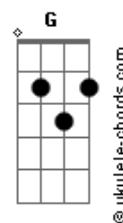

Flower Face - Spiracle

tom:
Capotraste na 4ª casa
Intro: **Em D G C7M**
Em D G C7M

Em **D**
I want the parts of you that you only show
G **C7M**
To the corner of your bathroom mirror
Em **D**
I want the parts of your hand grenade heart
G **C7M**
That beat slowly with anger and fear
Em **D**
I want the parts of you that you only show
G **C7M**
To the birds outside your bedroom window
Em **D**
I want the teeth that you lost as a child
G **C7M**
That you hide in a box under your pillow

Em **D**
I want your quiet, your screaming and thrashing
A **C**
The salt on your lips and the hands that god gave you
Em **D**
And I want your violence, your silent sedation
A **C**
Your moon eyes, your telescope, morbid fixation

Em **D**
And I want your pyro, your born-again virgin
A **C**
Your hands on my insides, your fingertips crawling in

Acordes

Em **D**
I want your Jesus, your suicide mission
A **C**
Your lips on the microphone, soft disposition

Em **D**
And I want your parties, the shark in your water
A **C**
The scrapes on your knees and the blood that spills over
Em **D**
And I want your zeroes, your polluted marrow
A **C**
The sweat on your palms and the surveillance shadow

Em **D**
I want your secrets, your clementine fields
A **C**
The ropes that you climb up, the parts that don't heal
Em **D**
I want your safe word, your passive resistance
A **C**
The sickness you foster, your favourite addictions

Em **D**
I want your nightmares, the ghost in your doorway
A **C**
Your paralyzed sleep and your
Em **D**
I want you, butterfly, I want you sailor
A **C**
I **Am** your lover and I **Am** your jailor

[Final] **Em D A C**
Em D A C Em