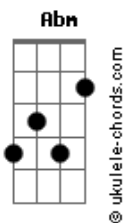

Flower Face - Spiracle

tom:
Capotraste na 4ª casa
Intro: **Em D G C7M**
Em D G C7M

Em **D**
I want the parts of you that you only show
G **C7M**
To the corner of your bathroom mirror
Em **D**
I want the parts of your hand grenade heart
G **C7M**
That beat slowly with anger and fear
Em **D**
I want the parts of you that you only show
G **C7M**
To the birds outside your bedroom window
Em **D**
I want the teeth that you lost as a child
G **C7M**
That you hide in a box under your pillow

Em **D**
I want your quiet, your screaming and thrashing
A **C**
The salt on your lips and the hands that god gave you
Em **D**
And I want your violence, your silent sedation
A **C**
Your moon eyes, your telescope, morbid fixation

Em **D**
And I want your pyro, your born-again virgin
A **C**
Your hands on my insides, your fingertips crawling in

Acordes

Em **D**
I want your Jesus, your suicide mission
A **C**
Your lips on the microphone, soft disposition

Em **D**
And I want your parties, the shark in your water
A **C**
The scrapes on your knees and the blood that spills over
Em **D**
And I want your zeroes, your polluted marrow
A **C**
The sweat on your palms and the surveillance shadow

Em **D**
I want your secrets, your clementine fields
A **C**
The ropes that you climb up, the parts that don't heal
Em **D**
I want your safe word, your passive resistance
A **C**
The sickness you foster, your favourite addictions

Em **D**
I want your nightmares, the ghost in your doorway
A **C**
Your paralyzed sleep and your
Em **D**
I want you, butterfly, I want you sailor
A **C**
I **Am** your lover and I **Am** your jailor

[Final] **Em D A C**
Em D A C Em